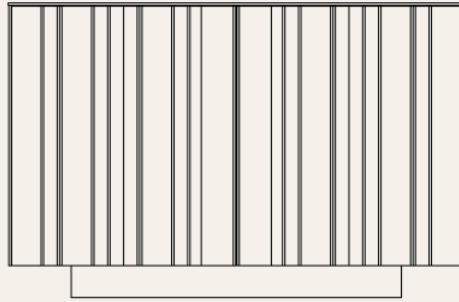

SERGE CABINET - S

114 cm (44"9)

52 cm (20"5)

74 cm (29")

SERGE CABINET - L

172 cm (67"7)

52 cm (20"5)

74 cm (29")