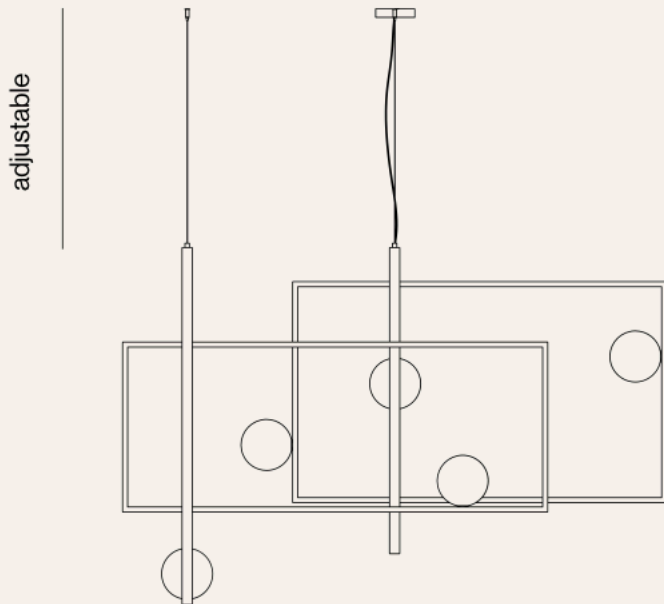

MONDRIAN GLASS CEILING

160 cm (63")

105 cm (41"3)

75 cm (29"5)

MONDRIAN GLASS SUSPENSION

Ø 12 cm (4"7)

160 cm (63")

105 cm (41"3)

75 cm (29"5)