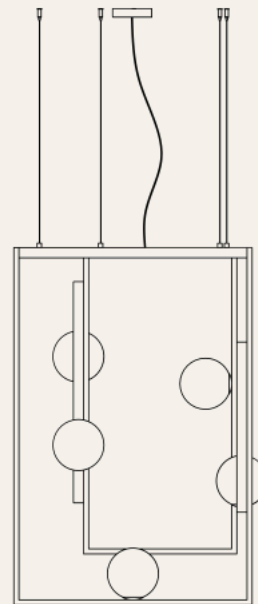

MONDRIAN GLASS CEILING

160 cm (63")

105 cm (41"3)

75 cm (29"5)

MONDRIAN GLASS SUSPENSION

Ø 12 cm (4"7)

160 cm (63")

105 cm (41"3)

75 cm (29"5)