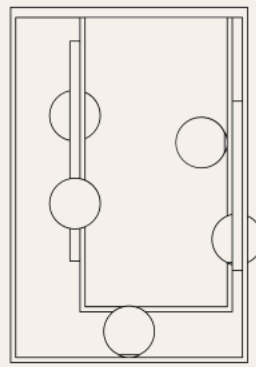

MONDRIAN GLASS CEILING

160 cm (63")

105 cm (41"3)

75 cm (29"5)

MONDRIAN GLASS SUSPENSION

Ø 12 cm (4"7)

160 cm (63")

105 cm (41"3)

75 cm (29"5)