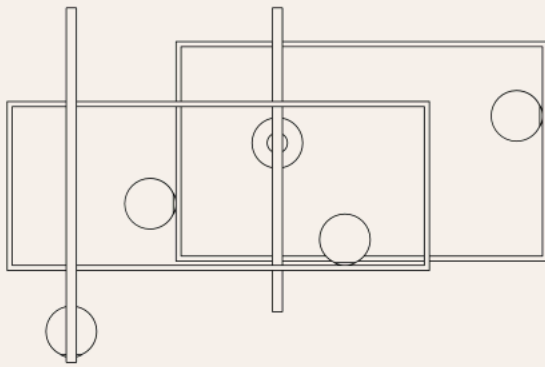

MONDRIAN GLASS CEILING

160 cm (63")

105 cm (41"3)

75 cm (29"5)

MONDRIAN GLASS SUSPENSION

Ø 12 cm (4"7)

160 cm (63")

105 cm (41"3)

75 cm (29"5)