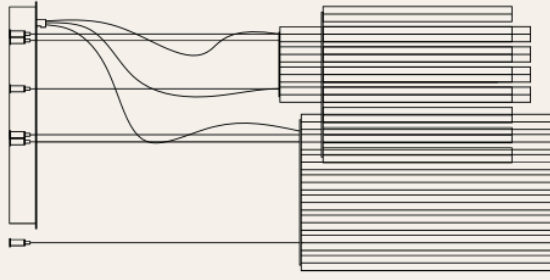

GRACE SUSPENSION - S

GRACE SUSPENSION - L

GRACE COMPOSITION

45 cm (18")

adjustable

7 cm (2"8)

5 cm (1"9)

52 cm (20")

47cm (18"5)