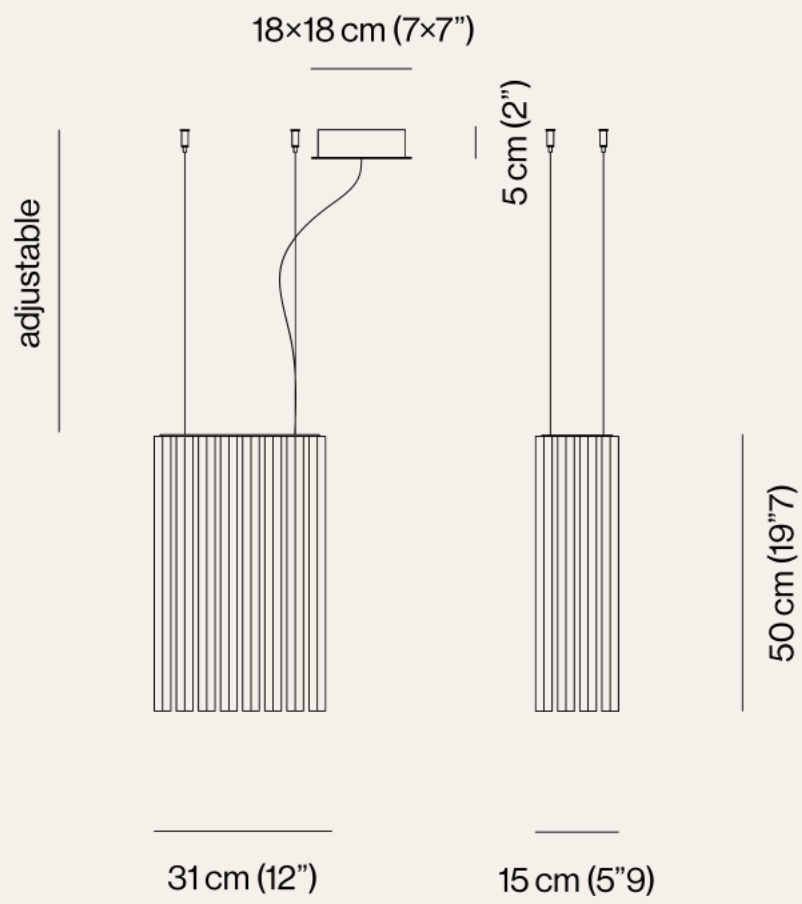

GRACE SUSPENSION - S

GRACE SUSPENSION - L

GRACE COMPOSITION

45 cm (18")

adjustable

7 cm (2"8)

5 cm (1"9)

52 cm (20")

47cm (18"5)