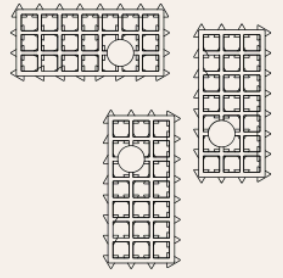

GRACE SUSPENSION - S

GRACE SUSPENSION - L

GRACE COMPOSITION

45 cm (18")

adjustable

7 cm (2"8)

5 cm (1"9)

52 cm (20")

47cm (18"5)