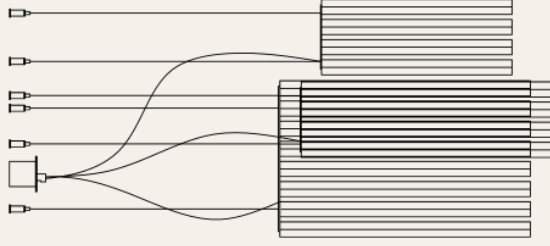

GRACE SUSPENSION - S

GRACE SUSPENSION - L

GRACE COMPOSITION

45 cm (18")

adjustable

7 cm (2"8)

5 cm (1"9)

52 cm (20")

47cm (18"5)