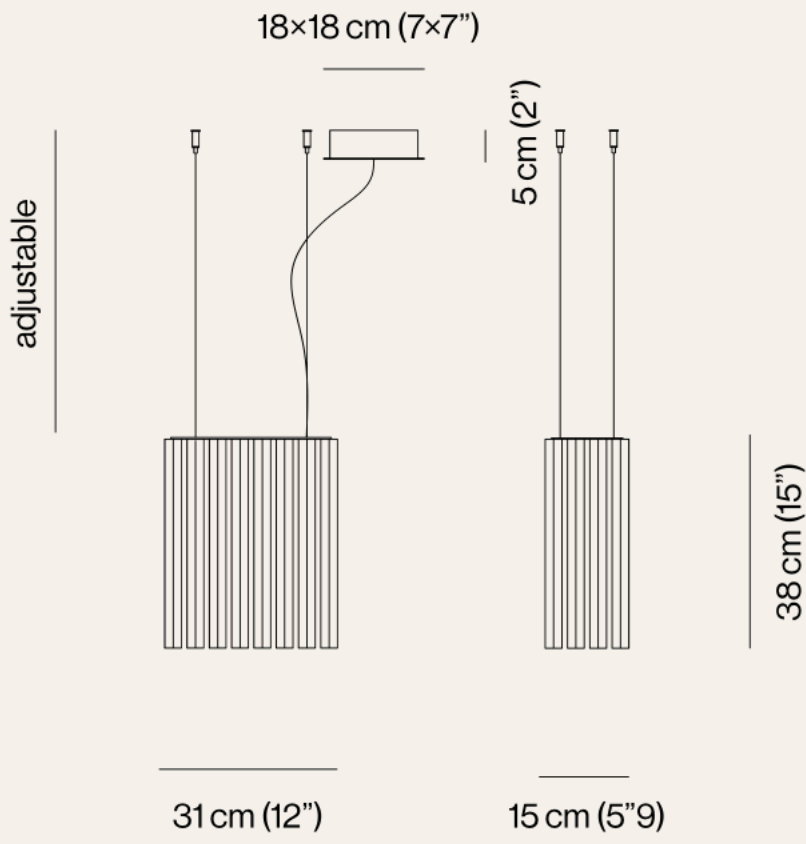

GRACE SUSPENSION - S

GRACE SUSPENSION - L

GRACE COMPOSITION

45 cm (18")

adjustable

7 cm (2"8)

5 cm (1"9)

52 cm (20")

47cm (18"5)