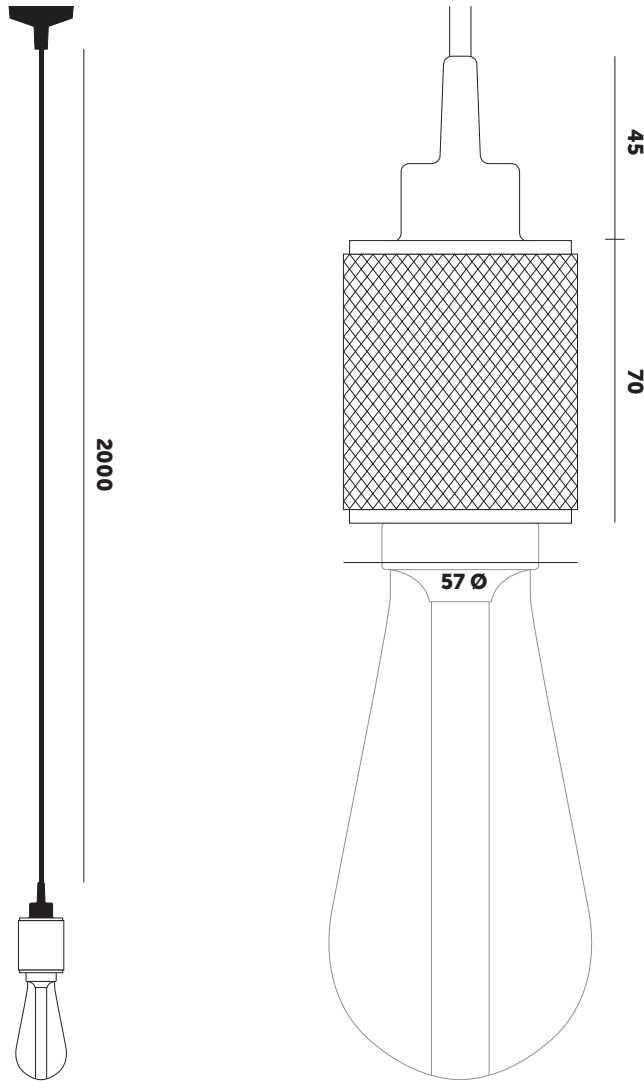

HEAVY METAL / LIGHT PENDANT

DETAILS:

E27 SCREW
240V MAINS

Black rubber cable.
Black rubber ceiling rose.
Bulb not included.

FINISHES: