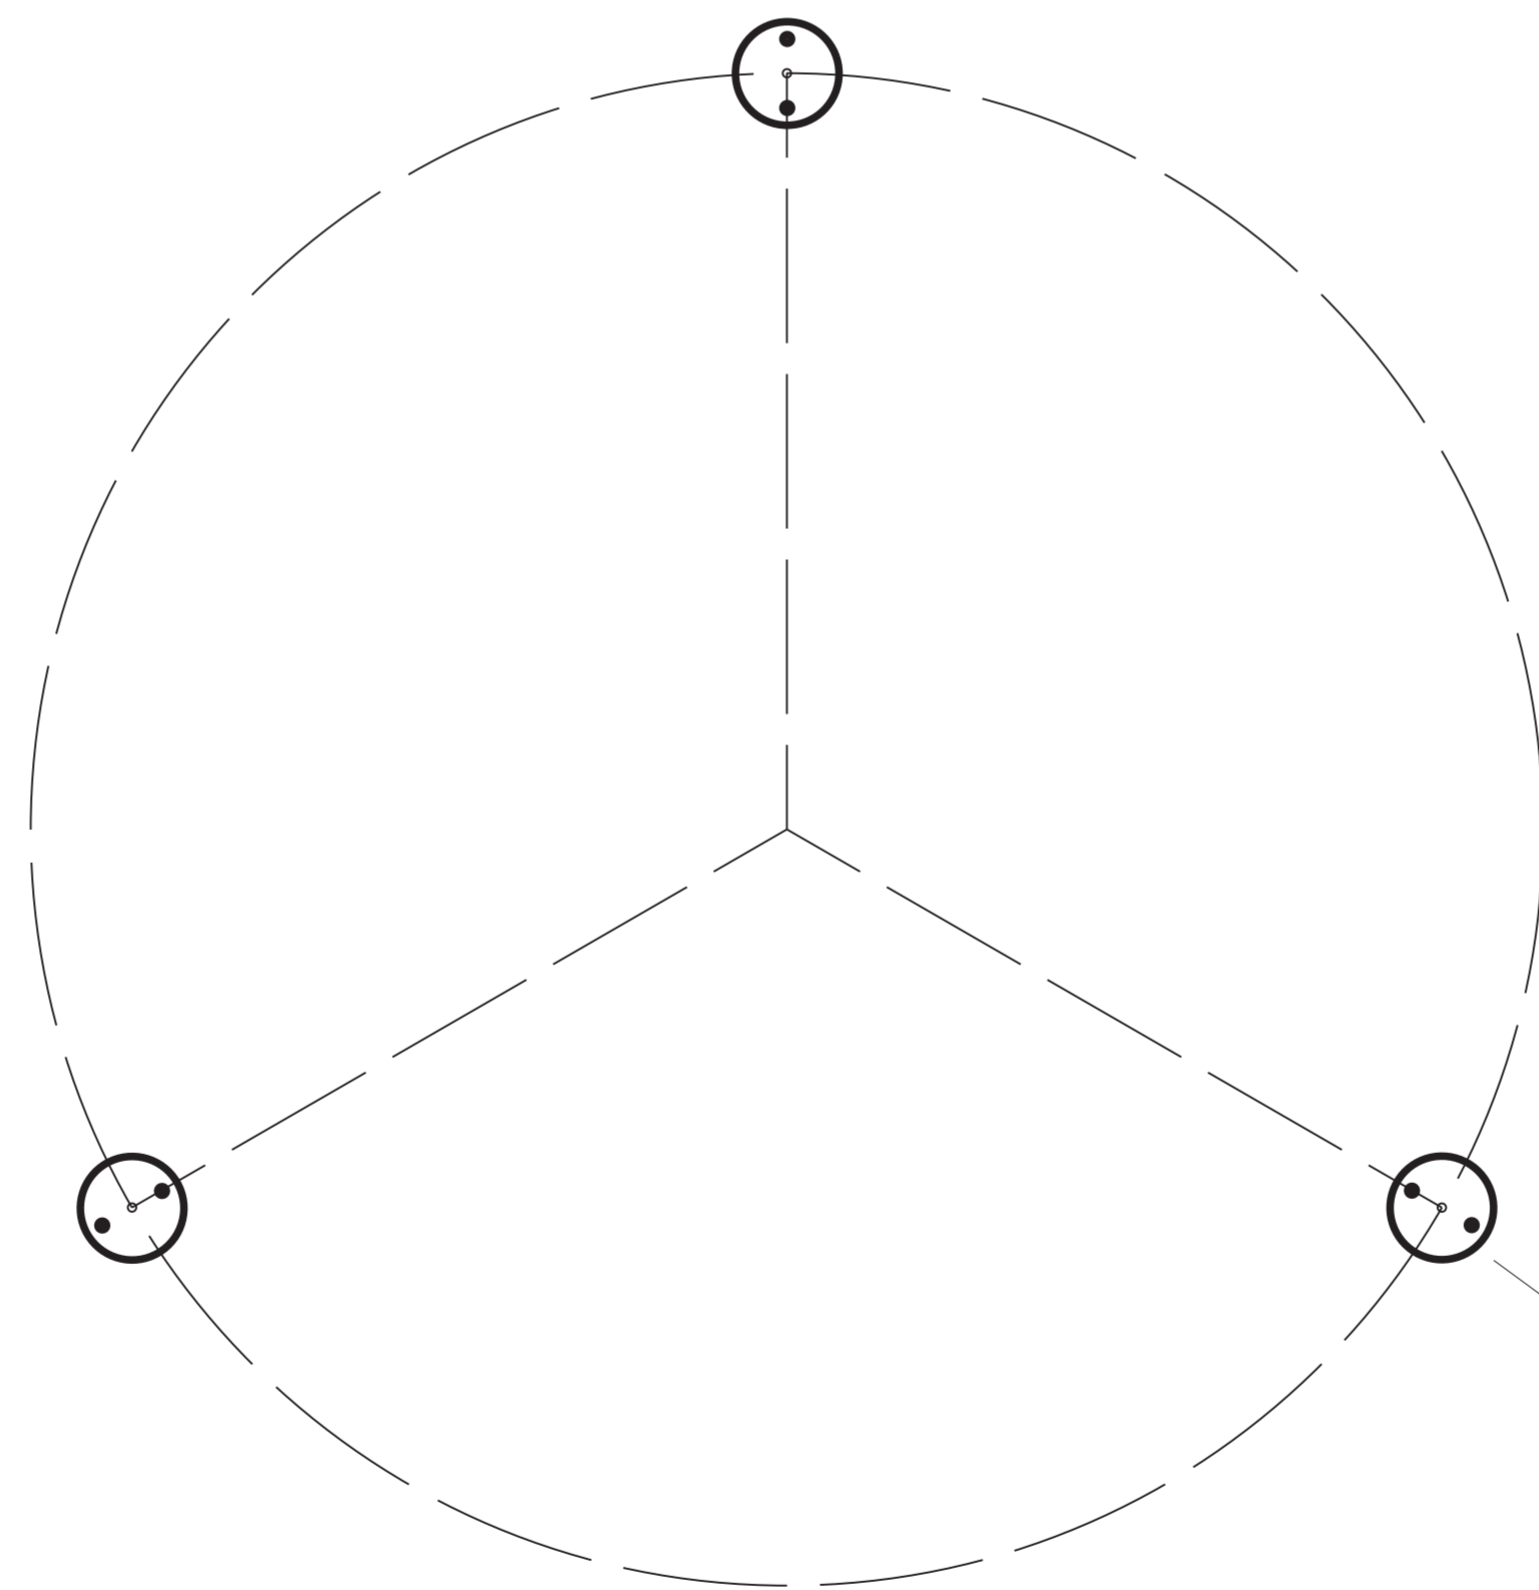

KAIA RIO IN Ceiling/Wall

pitch circle diameter 876,5mm; 3x120°