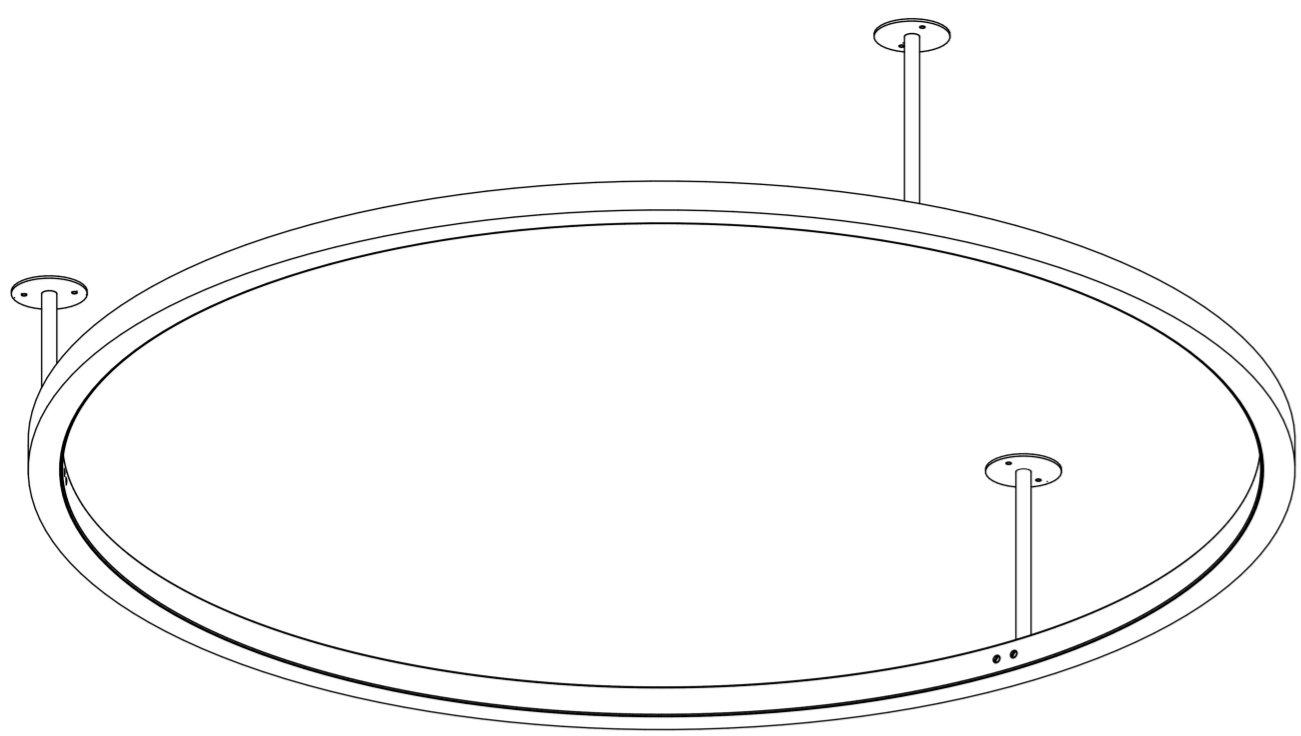

KAIA RIO IN Ceiling/Wall

pitch circle diameter 876,5mm; 3x120°