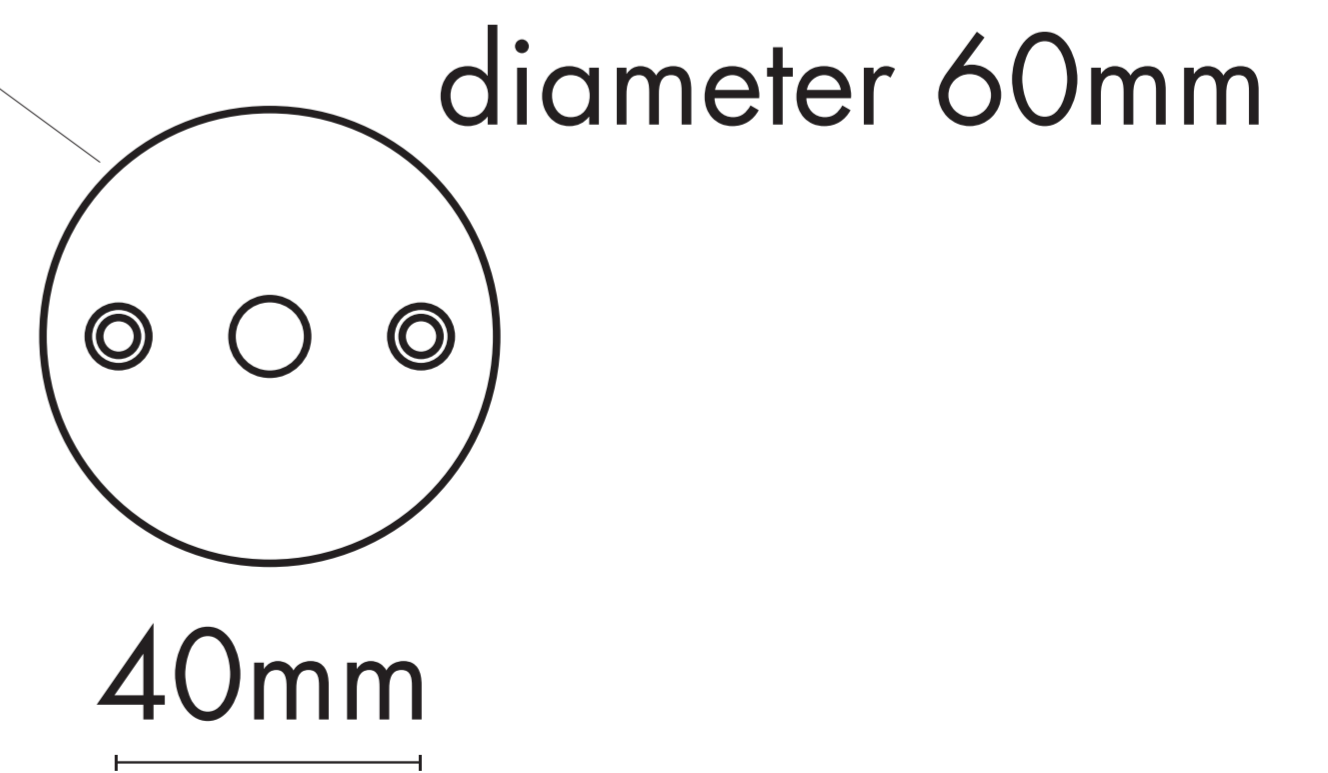

KAIA RIO IN Ceiling/Wall

pitch circle diameter 876,5mm; 3x120°