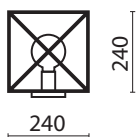

L U M
Suspension

Type	Suspension light
Material	Solid brass
Environment	Indoors
Cable Length	1500 mm
Dimensions	240 x 240 mm
Weight	1 kg
Certification	IP20 CE
EU/UK	230 V
Ceiling Rose	square 70 x 70 x 30 mm
Lamps	Spherical globe light lamp, Ø 125 or 95 mm, E27, 42 W, 2900 K, 2000 + hours, dimmable, 630 lm, energy class C
100 01 101 11	polished nickel with transparent cable
100 01 202 12	brushed brass with black fabric cable

L U M
Wall / Ceiling

Type	Wall/ceiling light
Material	Solid brass
Environment	Indoors
Dimensions	240 x 240 mm
Weight	1 kg
Certification	IP20 CE
EU/UK	230 V
Lamps	Spherical globe light lamp, Ø 125 or 95 mm, E27, 42 W, 2900 K, 2000 + hours, dimmable, 630 lm, energy class C
100 02 101	Polished nickel
100 02 202	Brushed brass

L U M
Floor

Type	Floor light
Material	Solid brass
Environment	Indoors
Dimensions	1200 x 240 mm
Cable length	1500 mm
Weight	2.5 kg
Certification	IP20 CE
EU/UK	230 V
Lamps	Spherical globe light lamp, Ø 125 or 95 mm, E27, 42 W, 2900 K, 2000 + hours, dimmable, 630 lm, energy class C
100 03 101 11	Polished nickel with transparent cable
100 03 202 12	Brushed brass with black fabric cable

L U M
Table

Type	Table light
Material	Solid Brass
Environment	Indoors
Dimensions	240 x 240 mm
Cable length	1500 mm
Weight	1 kg
Certification	IP20 CE
EU/UK	230 V
Lamps	Spherical globe light lamp, Ø 125 or 95 mm, E27, 42 W, 2900 K, 2000 + hours, dimmable, 630 lm, energy class C
100 04 101 11	Polished nickel with transparent cable
100 04 202 12	Brushed brass with black fabric cable