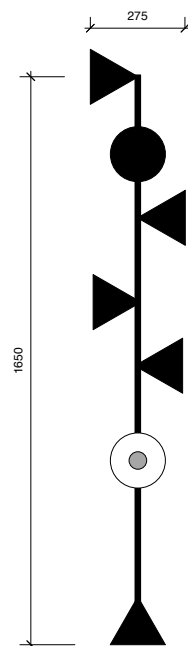

VERTICAL 1

Materials:
Spun powder coated metal.

Colour options:
black / white
For additional colour options please contact Areti.

Bulb specification:
E14 screw base light bulbs.
Max 40W per shade.

Sizes in mm.