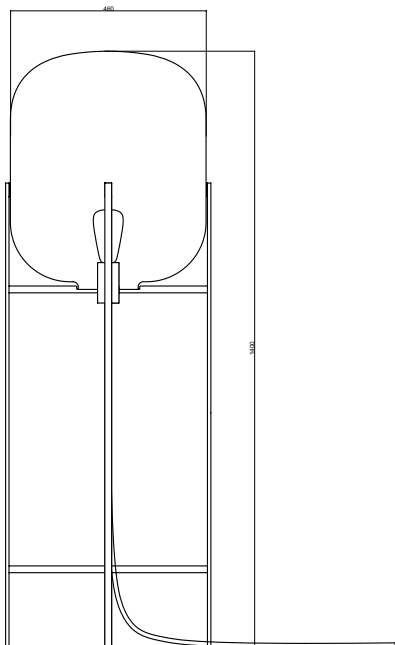

# ODA BIG

Design by Sebastian Herkner

Oda is big. Oda is a reservoir of light. Oda is a huge floor lamp for the living room - next to your sofa or armchair. Sebastian Herkner's aim was to create a repository or a balloon full of light. The design is inspired by the amazing pictures of water towers shot by German photographers Bernd and Hilla Becher. A hand-blown, tinted glass barrel balances on a simple and elegant metal structure. The glass is available in different colours.

<b>Product</b>	Lamp
<b>Dimensions</b>	Ø 450 mm   height: 1400 mm
<b>Material</b>	base: round tube Ø 16mm, powder coated hand blown glass corpus
<b>Bulb fitting</b>	E27   230 - 240 Volt
<b>Cable</b>	4000 mm textile cable with foot switch, black or white, Euro-plug
<b>Weight (net)</b>	15 kg
<b>Country of origin</b>	Germany
<b>RRP</b>	powder coated 1.790.00 EUR chrome 1.950.00 EUR