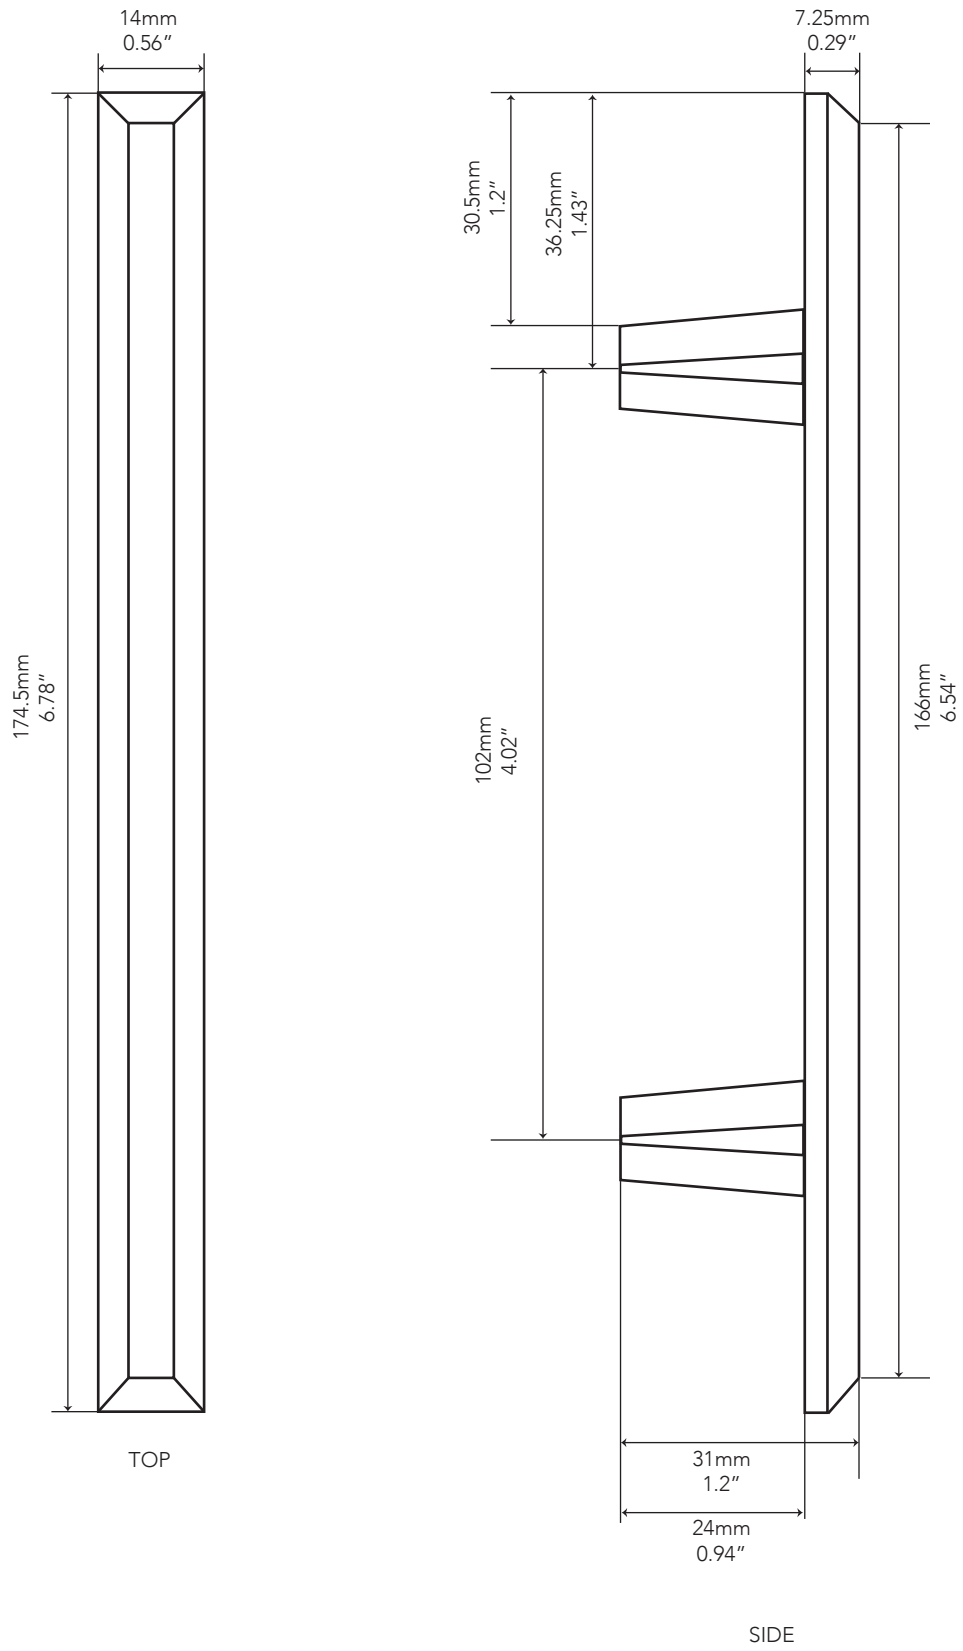

PYRA SERIES

Cast Bronze
#8-32 - 7" handle

SFH
SHAYNE FOX
HARDWARE