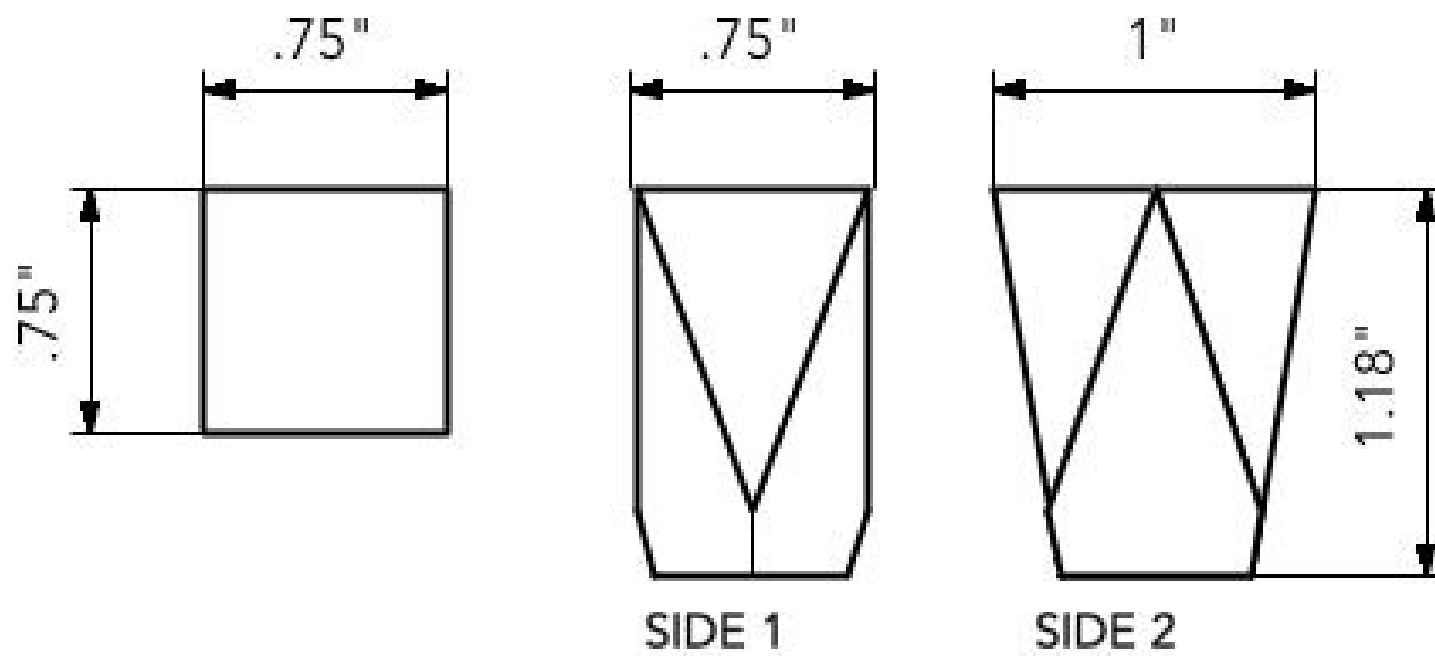

# GEO KNOB

cast bronze  
#8-32 cabinet knob screw

SFH

SHAYNE FOX  
HARDWARE