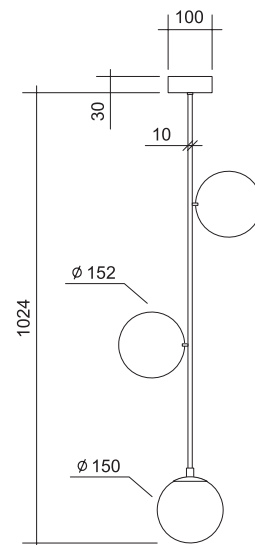

PLATES PENDANT

Materials:
Brushed brass and glass

Colour options:
black / white
For additional colour options please contact Areti

Bulb specification:
G9 Halogen max 35W or LED equivalent

230V IP20

Sizes in mm.