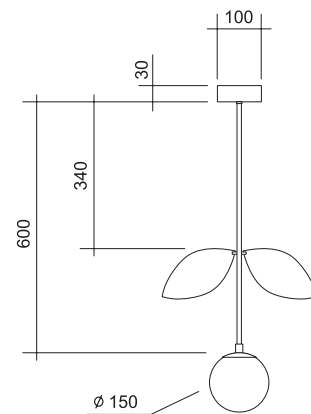

## PLANT

**Materials:**  
Brushed brass and glass

**Colour options:**  
black / white  
For additional colour options please contact Areti

**Bulb specification:**  
G9 Halogen max 35W or LED equivalent

230V IP20

Sizes in mm.