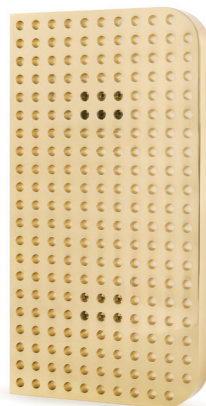

STARDUST

STEPHANE **PARMENTIER**

19 / 05

MAISON
VERVLOET

Collection STARDUST

Polished Brass

Door knob Ø 70mm
Door knob Ø 100 mm
Furniture knob Ø 35 mm

Rose
55 x 55 mm (LxW)

Olive – perforated
55 x 35 mm (HxW)
Furniture knob – not perforated
35 x 24 mm (LxW)

Thumb turn
28 x 20 mm (HxW)

Lever handle
131 x 74 mm (LxD)

Flush pull
160 x 90 mm (HxW)

Rectangular plate - perforated
200 x 55 mm (HxW)

Square plate - perforated
180 x 180 mm (HxW)

Pull handle
244 x 130 mm (HxW)

Long Pull handle
900 x 100 mm (HxW)

Artworks you can touch.

©Derek Hudson

The interior architect and designer Stéphane Parmentier began his career working for Karl Lagerfeld before deciding to devote himself to architecture full-time in 2002. Since then, he has created and developed numerous projects for an international clientele attuned to his style of luxurious simplicity. The homes and objects he designs reveal a vision that is deeply anchored in a modern everyday lifestyle.