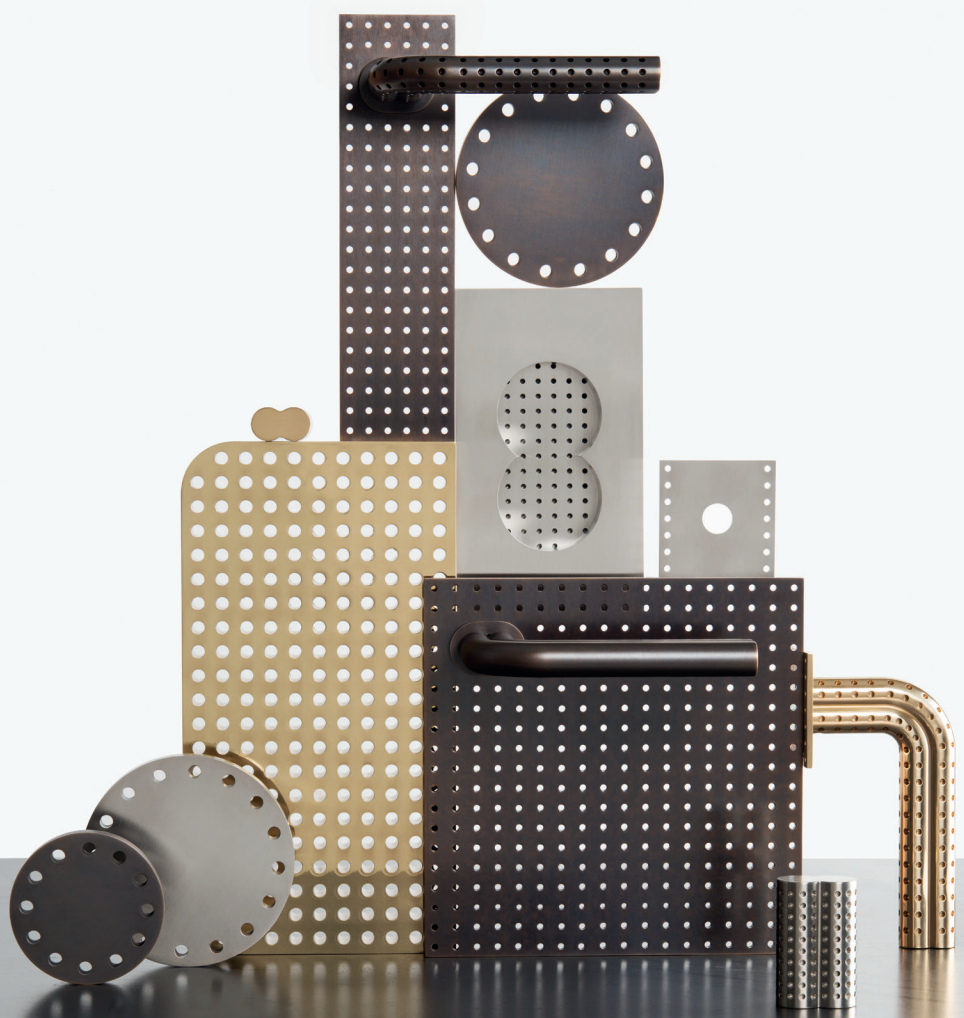

STARDUST

STEPHANE **PARMENTIER**

19 / 05

MAISON
VERVLOET

Collection STARDUST

Polished Brass

Door knob Ø 70mm
Door knob Ø 100 mm
Furniture knob Ø 35 mm

Rose
55 x 55 mm (LxW)

Olive – perforated
55 x 35 mm (HxW)
Furniture knob – not perforated
35 x 24 mm (LxW)

Thumb turn
28 x 20 mm (HxW)

Lever handle
131 x 74 mm (LxD)

Flush pull
160 x 90 mm (HxW)

Rectangular plate - perforated
200 x 55 mm (HxW)

Square plate - perforated
180 x 180 mm (HxW)

Pull handle
244 x 130 mm (HxW)

Long Pull handle
900 x 100 mm (HxW)

Artworks you can touch.

©Derek Hudson

The interior architect and designer Stéphane Parmentier began his career working for Karl Lagerfeld before deciding to devote himself to architecture full-time in 2002. Since then, he has created and developed numerous projects for an international clientele attuned to his style of luxurious simplicity. The homes and objects he designs reveal a vision that is deeply anchored in a modern everyday lifestyle.

Inspired by classical Greco-Roman antiquity, the beauty of the Puglian landscape, the restraint of the Japanese aesthetic, and a desire to focus on the essential, he cultivates elegant asceticism by associating noble materials with subtly graphic lines.