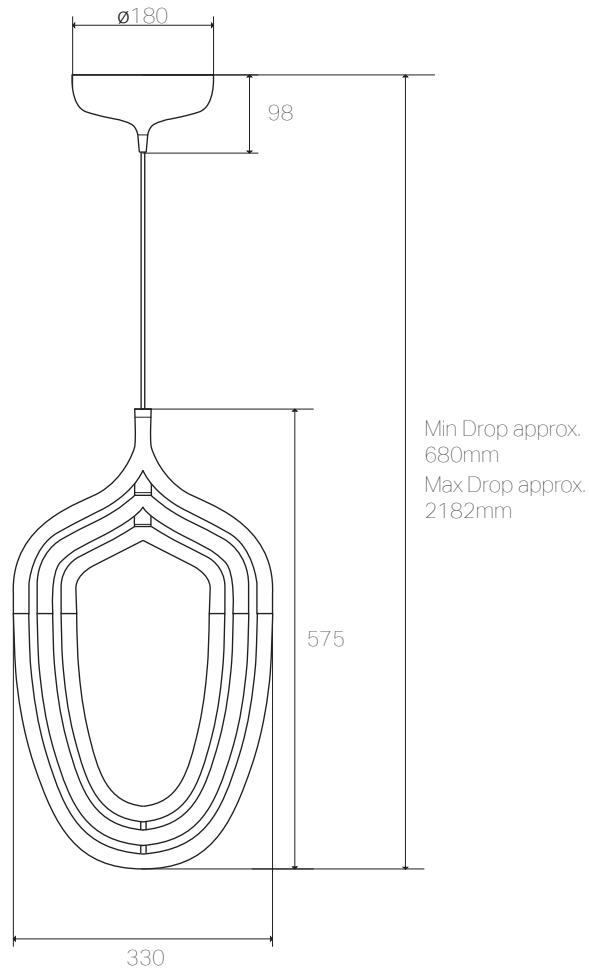

Bodo Sperlein

Medium Hadron Data Sheet

EAN/Barcode	TBC	Maximum Drop	2182mm
Type	Pendant	Adjustable	Yes - Height Adjustable
Finish	Polished Nickel/Polished Brass	Ceiling Rose Size	180mm
Voltage	240V	Material	Mild Steel tube & Acrylic
Wattage	12W	Power Cable Colour	Silver (Nickel) White (Brass)
Dimmable?	Yes	Connection Method	Terminal Block
Lumen Output	Approx. 1000 lms	Product Weight	3.6 kg
Overall Width	330mm	Carton Dimensions	660mmX400mmX190mm
Overall Height	1010mm	Carton Weight (kg)	5 kg
Overall Depth	330mm		
Minimum Drop	682mm		