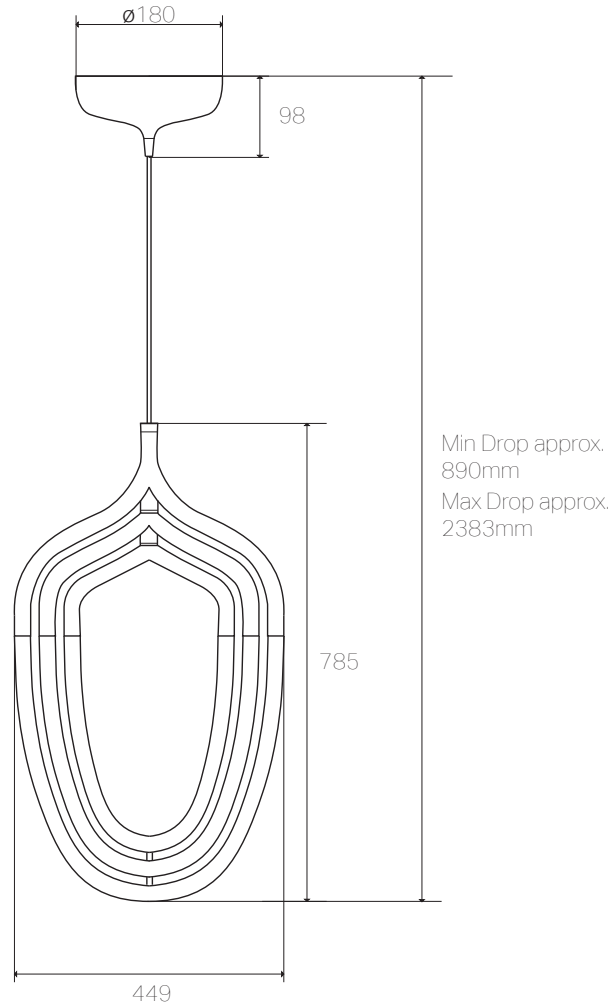

Bodo Sperlein

Large Hadron Data Sheet

EAN/Barcode	TBC	Maximum Drop	2383mm
Type	Pendant	Adjustable	Height Adjustable, Arms Rotate
Finish	Polished Nickel/Polished Brass	Ceiling Rose Size	180mm
Voltage	240V	Material	Mild Steel tube & Acrylic
Wattage	12W	Power Cable Colour	Silver (Nickel) White (Brass)
Dimmable?	Yes	Connection Method	Terminal Block
Lumen Output	Approx. 1000 lms	Product Weight	4Kg
Overall Width	449mm	Carton Dimensions	865mm x 520mm x 190mm
Overall Height	1210mm	Carton Weight (kg)	TBC
Overall Depth	449mm		
Minimum Drop	890mm		