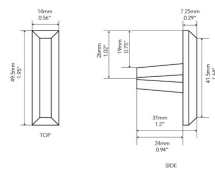

Here are some photos of the PYRA series, specifications and pricing information.

**PYRA knob**

**PYRA 2" handle/hook.**

**PYRA 7" handle.**

**PYRA 12" handle.**

PYRA SERIES  
Cast Bronze  
#8-32

PYRA series specifications.