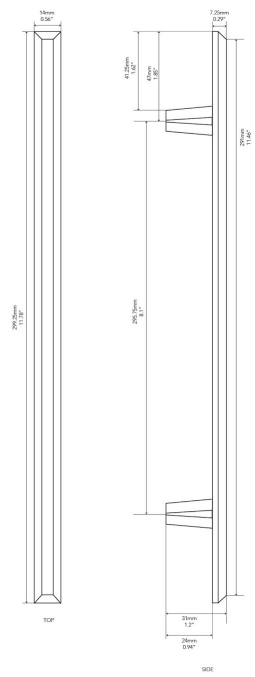

Here are some photos of the PYRA series, specifications and pricing information.

**PYRA knob**

**PYRA 2" handle/hook.**

**PYRA 7" handle.**

**PYRA 12" handle.**

PYRA SERIES  
Cast Bronze  
#8-32

PYRA series specifications.