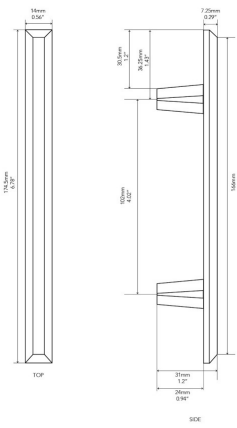

Here are some photos of the PYRA series, specifications and pricing information.

**PYRA knob**

**PYRA 2" handle/hook.**

**PYRA 7" handle.**

**PYRA 12" handle.**

PYRA SERIES  
Cast Bronze  
#8-32

PYRA series specifications.