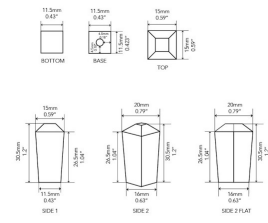

Here are some photos of the PYRA series, specifications and pricing information.

**PYRA knob**

**PYRA 2" handle/hook.**

**PYRA 7" handle.**

**PYRA 12" handle.**

PYRA SERIES  
Cast Bronze  
#8-32

PYRA series specifications.