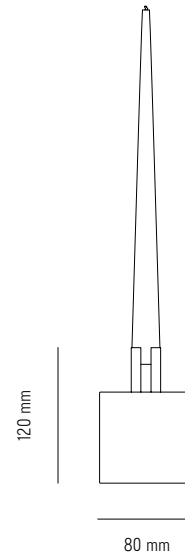

BLOCK CANDLE HOLDER

The Block Candle Holder combines bold form with an honest presentation of material. They continue Malene Birger's devotion to sculptural and simple design, featuring a polished brass stem offset with the natural tones of the marble base. These signature natural tones can be seen referenced throughout Malene's ADDITIONAL range.

EAN NO	ITEM NO	VARIATION
5712826110102	11010	Black Marquina Marble w. Brass
5712826110119	11011	Light Fossil Marble w. Brass
5712826110126	11012	Dark Brown Marble w. Brass

PRODUCT FACT SHEET > ACCESSORIES > **BLOCK CANDLE HOLDER**

SPECIFICATION

PRODUCT NAME	BLOCK CANDLE HOLDER
DESIGNER	MALENE BIRGER
YEAR	2015
CATEGORY	ACCESSORIES
TYPE	CANDLE HOLDER
MATERIAL	MARBLE BASE W. BRASS CUP
COLOR / VARIATION	BLACK MARQUINA, LIGHT FOSSIL, DARK BROWN
PRODUCT DIMENSIONS	H: 120 X W: 80 X D: 80 MM
PACKAGING DIMENSIONS	H: 128 X W: 80 X D: 80 MM
WEIGHT	1,5 KG
CONTRY OF ORIGION	CHINA
MASTERPACKAGING	4