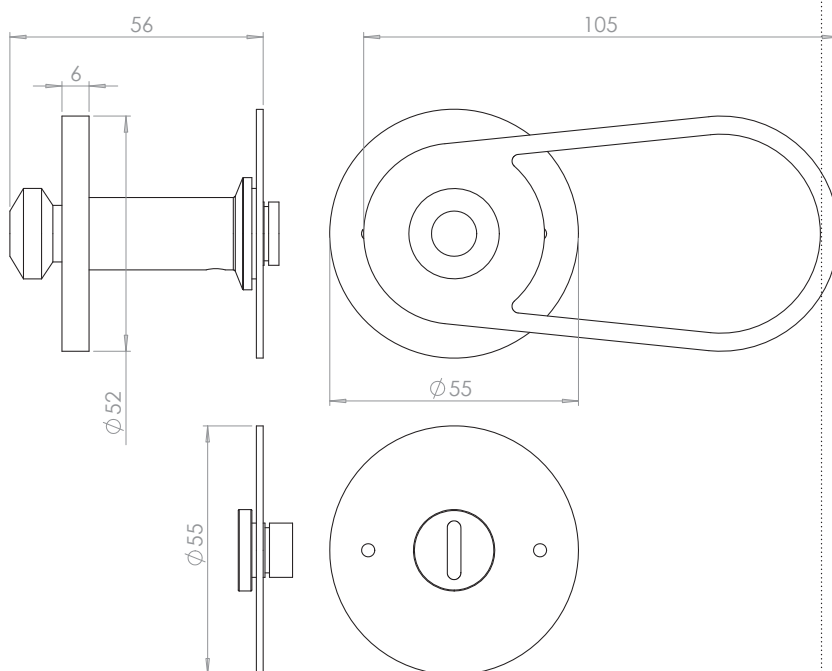

GOUTTE LIGHT MOLETTE ON BACKPLATE OVALE SMALL & RELEASE BUTTON

REFERENCE : **GLM-OS-OSD**

Lever handle type : goutte light molette

Backplate type : ovale small

Use : interior door

Handle fixing : square bar size 7 mm *

Backplate fixing : screw **

Latch : internal latch ***

Door thickness : 40mm ****

Material : machine constructed brass

Poids : 200 g

Lever dimension: 105x 52 mm

Lever depth : 6 mm

Backplate thickness : 1,5 mm

Backplate diameter : 55 mm

Finishes : several finishes available

Manufacturing : France

Design : bonnemazou cambus designers

DOOR JEWELRY

We have imagined a fine MODULAR door hardware concept available in a collection of interchangeable forms, colours and finishes of quality materials.

Three solid brass pieces are machine-constructed, then adjusted and assembled by hand to perfection.

Five door handle forms are proposed: Pilule bold/Pilule light/Goutte bold/Goutte light/Olive light.

Three pin designs decorate the door handle: Degré/Molette/Bille.

The door handle may be used alone or combined with a decorative plate: collection Oval/Circé/Nuage/Parisette/Lune

Add to that CLOSET KNOBS, which can be associated with decorative plates.

The handle shown here is one of the combinations that we propose. Many others are to discover on our web site:

www.bonnemazou-cambus.fr

* Our squares bar size are split milled steel to guarantee a perfect hold. To fit on latch of 8mm we can sell adapter (7->8mm)

** the fixing screws of the decorative plate are 2.5x10mm or 2x10mm solid brass screws

*** The return spring, which allows the handle to come back is included in the lock located in your door. Our handles are not heavy but it is nevertheless advisable to use quality spring locks and preferably with a 50mm axis for an aesthetic question. We recommend the brand THIRARD MONOMAX series that exists in several finishes.

**** The proposed squares bar size is 7x 78 mm long adapted to a standard door with a thickness of 40mm. Depending on the thickness of your door we can offer different lengths.