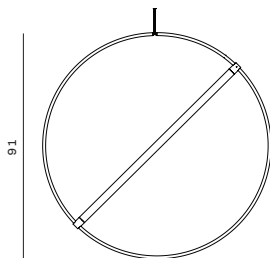

ed046

hanging lamp

ed045 brass / polymethyl methacrylate

DESCRIPTION

hanging lamp with brass structure

DETAILS

Environment: **indoor only**

Supply: AC/DC power unit

Cord Length: **4000mm**

Materials: **brass / polymethyl methacrylate**

Weight: **3 kg**

ELECTRICAL SPECIFICATIONS

Bulb: **1x custom warm led strips**

Voltage: **24V**

Power: **max 36W**

Color temperature: **3000° K**

Rated useful luminous flux: **3700 lm**

Nominal lamp life time: **2000 h**

Switching: **wall switch**

LIGHTBULB INCLUDED

2017

Made in Italy

WARNING: FOR INTERIOR USE ONLY!