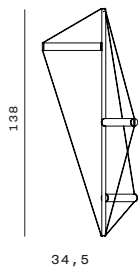

ed045

hanging lamp

ed045 brass / polymethyl methacrylate

DESCRIPTION

hanging lamp with brass structure

DETAILS

Environment: **indoor only**

Supply: AC/DC power unit

Cord Length: **4000mm**

Materials: **brass / polymethyl methacrylate**

Weight: **3 kg**

ELECTRICAL SPECIFICATIONS

Bulb: **3x custom warm led strips**

Voltage: **24V**

Power: **max 36W**

Color temperature: **3000° K**

Rated useful luminous flux: **3700 lm**

Nominal lamp life time: **2000 h**

Switching: **wall switch**

LIGHTBULB INCLUDED

2017

Made in Italy

WARNING: FOR INTERIOR USE ONLY!