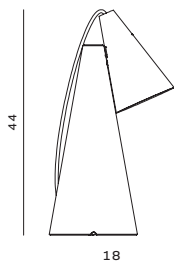

ed038

table lamp

ed038.01 green stone / brass

ed038.02 brown stone / bronze

DESCRIPTION

Table lamp with stone marble base.

DETAILS

Environment: **indoor only**

Supply: **power cord**

Cord Length: **3000mm**

Materials: **coated steel - aluminium**

Weight: **8 kg**

ELECTRICAL SPECIFICATIONS

Bulb: LED or HALOGEN **GU10 PAR16**

Voltage: **230V**

Power: **max 50W**

Color temperature: **2800° K**

Rated useful luminous flux: **350 lm**

Nominal lamp life time: **2000 h**

Switching: **table switch on cord**

LIGHTBULB NOT INCLUDED

For Type Y attachments:

if the external flexible cable or cord of this luminaire is damaged, it shall be exclusively replaced by the manufacturer or his service agent or a similar qualified person in order to avoid hazard

2016

Made in Italy

WARNING: FOR INTERIOR USE ONLY!