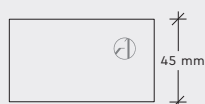

12HRS

DATA

Collection	ONE A
Product	12HRS
Article no.	1A12.5000.xx

SPECIFICATIONS

LAMP:

Weight	625g
Material	Aluminium, Alabaster
Dimensions	Ø64 mm, H:170 mm
Labelling	CE

CHARGING CUBE:

Weight	126g
Material	Wood
Dimensions	W: 79 mm, H:45 mm

BATTERY SPECIFICATIONS

Battery	Ni-MH 4-3A
Voltage	1.2V
Energy charge	3800mAh
No. of cells	4

LIGHT SOURCE SPECIFICATIONS

Light Source	1W LED White warm
Colour	2400K*
Lumen	90 Lumen*
CRI	90 +
Lifespan	50.000+

*Due to variations in the Alabaster stone variations may occur

OPERATION TIME

No dim	12 hours
Medium dim	35 hours
Dimmed	120 hours

XX-COLOUR CODES

56 Black CB	53 Elephant Grey CB	57 Gold CB
98 Silver	59 Bronze CB	

FEATURES

• ON/OFF/DIM

ON/OFF button is placed on the bottom of the product. Press the button once to turn the light ON or OFF. To dim the light, turn the light on, then press and hold the button until the light has reached the wanted luminosity.

• CHARGE LEVEL

The LED light on the bottom of the product indicates the charge level
GREEN: charge level >90%
RED: charge level <25%

• HOW TO CHARGE

Connect the Charging Cube to a power supply, then place the lamp in the charging cube.

The LED light in the alabaster stone will indicate the charging status
RED = charging
GREEN = fully charged