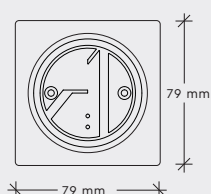

12HRS

DATA

Collection	ONE A
Product	12HRS
Article no.	1A12.5000.xx

SPECIFICATIONS

LAMP:

Weight	625g
Material	Aluminium, Alabaster
Dimensions	Ø64 mm, H:170 mm
Labelling	CE

CHARGING CUBE:

Weight	126g
Material	Wood
Dimensions	W: 79 mm, H:45 mm

BATTERY SPECIFICATIONS

Battery	Ni-MH 4-3A
Voltage	1.2V
Energy charge	3800mAh
No. of cells	4

LIGHT SOURCE SPECIFICATIONS

Light Source	1W LED White warm
Colour	2400K*
Lumen	90 Lumen*
CRI	90 +
Lifespan	50.000+

*Due to variations in the Alabaster stone variations may occur

OPERATION TIME

No dim	12 hours
Medium dim	35 hours
Dimmed	120 hours

XX-COLOUR CODES

56 Black CB	53 Elephant Grey CB	57 Gold CB
98 Silver	59 Bronze CB	

FEATURES

• ON/OFF/DIM

ON/OFF button is placed on the bottom of the product. Press the button once to turn the light ON or OFF. To dim the light, turn the light on, then press and hold the button until the light has reached the wanted luminosity.

• CHARGE LEVEL

The LED light on the bottom of the product indicates the charge level
GREEN: charge level >90%
RED: charge level <25%

• HOW TO CHARGE

Connect the Charging Cube to a power supply, then place the lamp in the charging cube.

The LED light in the alabaster stone will indicate the charging status
RED = charging
GREEN = fully charged