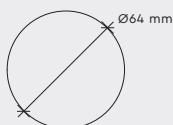

12HRS

DATA

Collection	ONE A
Product	12HRS
Article no.	1A12.5000.xx

SPECIFICATIONS

LAMP:

Weight	625g
Material	Aluminium, Alabaster
Dimensions	Ø64 mm, H:170 mm
Labelling	CE

CHARGING CUBE:

Weight	126g
Material	Wood
Dimensions	W: 79 mm, H:45 mm

BATTERY SPECIFICATIONS

Battery	Ni-MH 4-3A
Voltage	1.2V
Energy charge	3800mAh
No. of cells	4

LIGHT SOURCE SPECIFICATIONS

Light Source	1W LED White warm
Colour	2400K*
Lumen	90 Lumen*
CRI	90 +
Lifespan	50.000+

*Due to variations in the Alabaster stone variations may occur

OPERATION TIME

No dim	12 hours
Medium dim	35 hours
Dimmed	120 hours

XX-COLOUR CODES

56 Black CB	53 Elephant Grey CB	57 Gold CB
98 Silver	59 Bronze CB	

FEATURES

• ON/OFF/DIM

ON/OFF button is placed on the bottom of the product. Press the button once to turn the light ON or OFF. To dim the light, turn the light on, then press and hold the button until the light has reached the wanted luminosity.

• CHARGE LEVEL

The LED light on the bottom of the product indicates the charge level
GREEN: charge level >90%
RED: charge level <25%

• HOW TO CHARGE

Connect the Charging Cube to a power supply, then place the lamp in the charging cube.

The LED light in the alabaster stone will indicate the charging status
RED = charging
GREEN = fully charged