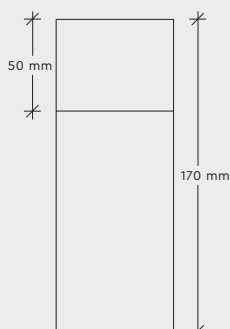

12HRS

DATA

Collection	ONE A
Product	12HRS
Article no.	1A12.5000.xx

SPECIFICATIONS

LAMP:

Weight	625g
Material	Aluminium, Alabaster
Dimensions	Ø64 mm, H:170 mm
Labelling	CE

CHARGING CUBE:

Weight	126g
Material	Wood
Dimensions	W: 79 mm, H:45 mm

BATTERY SPECIFICATIONS

Battery	Ni-MH 4-3A
Voltage	1.2V
Energy charge	3800mAh
No. of cells	4

LIGHT SOURCE SPECIFICATIONS

Light Source	1W LED White warm
Colour	2400K*
Lumen	90 Lumen*
CRI	90 +
Lifespan	50.000+

*Due to variations in the Alabaster stone variations may occur

OPERATION TIME

No dim	12 hours
Medium dim	35 hours
Dimmed	120 hours

XX-COLOUR CODES

56 Black CB	53 Elephant Grey CB	57 Gold CB
98 Silver	59 Bronze CB	

FEATURES

• ON/OFF/DIM

ON/OFF button is placed on the bottom of the product. Press the button once to turn the light ON or OFF. To dim the light, turn the light on, then press and hold the button until the light has reached the wanted luminosity.

• CHARGE LEVEL

The LED light on the bottom of the product indicates the charge level
GREEN: charge level >90%
RED: charge level <25%

• HOW TO CHARGE

Connect the Charging Cube to a power supply, then place the lamp in the charging cube.

The LED light in the alabaster stone will indicate the charging status
RED = charging
GREEN = fully charged