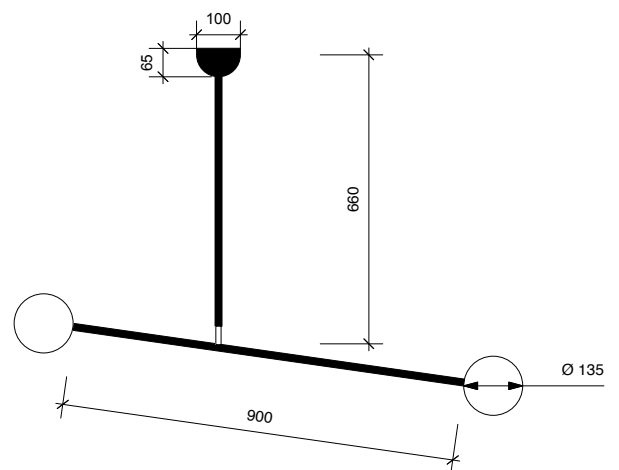

TWO SPHERES PENDANT

Materials:

Powder coated metal, glass spheres, brass joint

Colour options:

black / white

For additional colour options please contact Areti.

Bulb specification:

E14 screw base light bulbs.

Max 25W per shade

Sizes in mm.

ARETI

www.atelierareti.com info@atelierareti.com

Our collections are hand made and made to order, small irregularities in shape or surface will occur, they are inherent to the hand made process and should not be seen as flaws. Variations in colour and size are available for some collections, please contact Areti for more details.