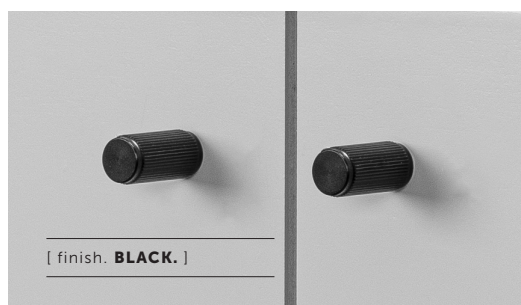

## FURNITURE KNOB / LINEAR

[ type. **HARDWARE.** ]

[ knurl. **LINEAR.** ]

[ set of. **TWO.** ]

A pair of furniture knobs made from solid metal and featuring our elegant, diamond-cut, linear knurl pattern.