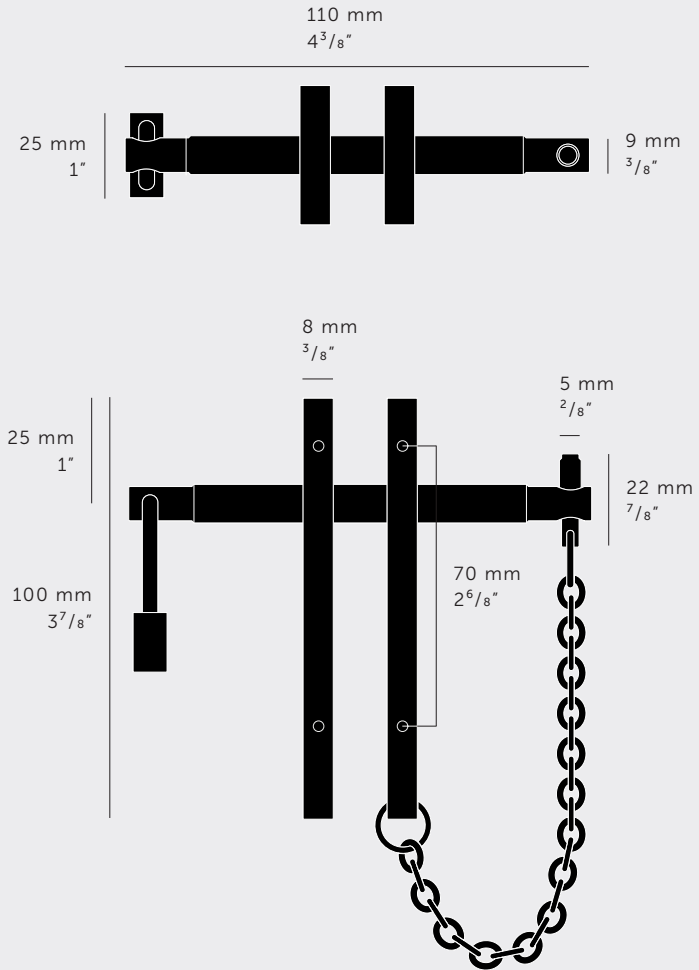

BUSTER + PUNCH

LONDON

[product.]

PRECIOUS BAR

[type. **HARDWARE.**]

[knurl. **LINEAR.**]

[detail. **PADLOCK + CHAIN.**]

A precious bar, consisting of two vertical solid metal pulls and a horizontal fixing bar, featuring our signature linear knurl pattern. The fixing bar comes complete with steel chain and a 'B+P' branded steel padlock, should you want to secure your precious belongings.

[finish. **BRASS.**]

[finish. **BURNT STEEL.**]

[type. **HARDWARE.**]

[info. **MEASUREMENTS.**]

[info. **SPECIFICATIONS.**]

1 solid metal precious bar,
consisting of:

2 vertical plate pulls

1 horizontal fixing bar

1 padlock

Rear fixing

Fits doors of:

Max 20mm or 25/32**

*For thicker doors you will need
to source longer M4 screws

[info. **FINISH & SKU NUMBERS.**]

[finish.]

[UK.]

[US.]

 Burnt Steel

RCC-36441

NCC-36451

 Brass

RCC-05421

NCC-05426

[info. **CARE INSTRUCTIONS.**]