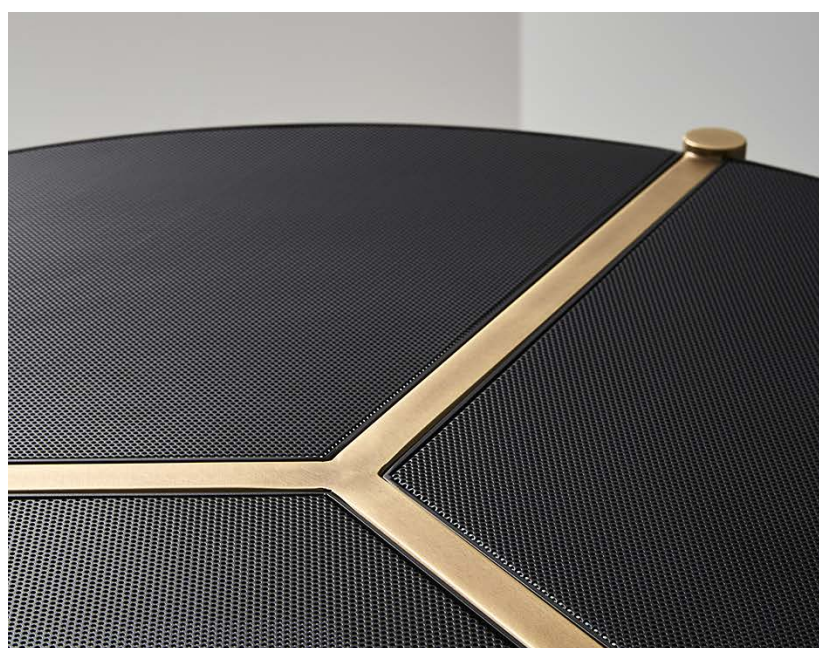

VENICEM

italy

URBAN COFFEE TABLE design Massimo Tonetto

Coffee table composed of light burnished brass structure and matte black perforated metal top.

VENICEM

italy

URBAN COFFEE TABLE

Function Coffee table

Location Interior

Top **MB** Matte black

Base **M11** Light burnished brass

Dimensions