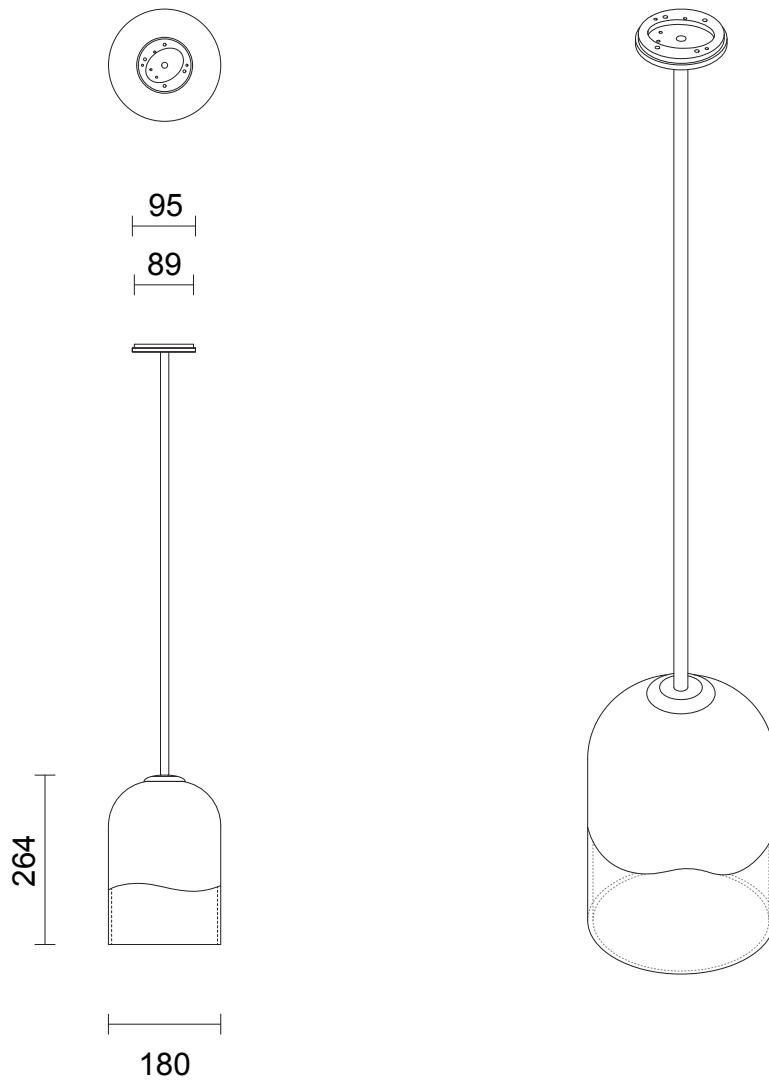

MONI COLLECTION

PENDANT

SPECIFICATION SHEET

AUSTRALIA / INTERNATIONAL

MO_P_AU_21V1

ABOUT MONI

Moni is an innovative and dynamic collection, its monochromatic palette softened by a gentle, fluid form that is perfectly complemented in proportion and balance. The white glass dipped detail providing artisanal brilliance.

LEAD TIME

6 - 8 weeks

LIGHT SOURCE

240V E14 Fancy Round 4W LED
2700K warm white
400 lumens
Dimmable
Lamp included

CUSTOMISATION

Variations to rod length can be specified at time of order placement.

Standard drop length up to 1200mm. Additional charge will apply for longer drop lengths, price upon request.

WEIGHT

4kg

FITTING FINISHES

Brass
Mid Bronze
Satin Nickel
Black Electroplate
White Powder Coat
Graphite Powder Coat

SHADE COLOURS

Clear and White

CERTIFICATION

CE/AU

WARRANTY

3 years