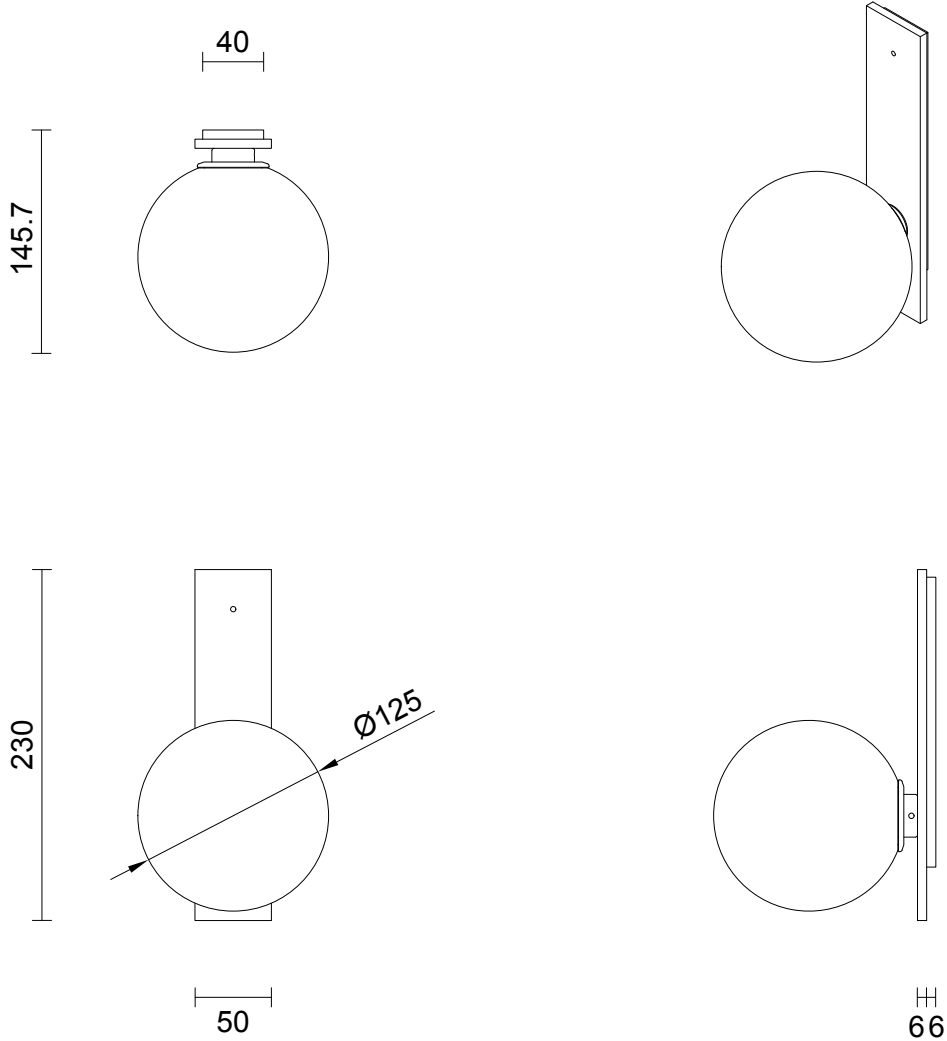

FIZI BALL COLLECTION

WALL SCONCE FLAT

SPECIFICATION SHEET

AUSTRALIA / INTERNATIONAL

FL_WSF_AU_21V1

ABOUT FIZI

The Fizi collection is mesmerising with the explosion of bubbles suspended in champagne'sque effervescence. Breathtaking shadowplay when fizi is lit. Wall and ceiling jewellery for the home.

LEAD TIME

6 - 8 weeks

LIGHT SOURCE

12V G4 2W LED bipin
2700k warm white
200 lumens
Dimmable
Lamp included

INSTALLATION

Supplied with external driver

WEIGHT

2kg

CERTIFICATION

CE/AU

WARRANTY

3 years

FITTING DESIGN

Kick
Flat
Round

FITTING FINISH

Brass
Mid Bronze
Satin Nickel
Black Electroplate
White Powder Coat
Graphite Powder Coat