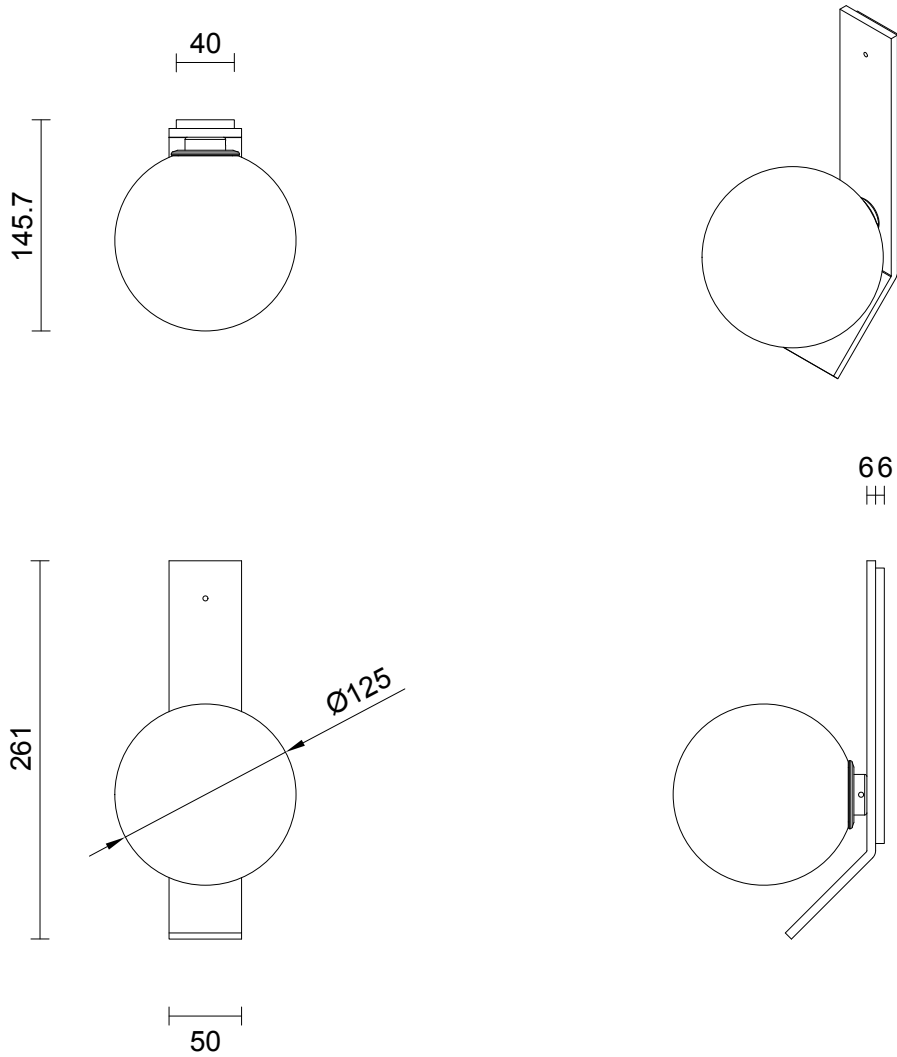

FIZI BALL COLLECTION
WALL SCONCE WITH KICK

SPECIFICATION SHEET
AUSTRALIA / INTERNATIONAL

FIZI BALL COLLECTION

WALL SCONCE WITH KICK

SPECIFICATION SHEET

AUSTRALIA / INTERNATIONAL

FL_WSK_AU_21V1

ABOUT FIZI

LIGHT SOURCE

12V G4 2W LED bipin
2700k warm white
200 lumens
Dimmable
Lamp included

INSTALLATION

Supplied with external driver

WEIGHT

2kg

CERTIFICATION

CE/AU

WARRANTY

3 years

FITTING DESIGN

Kick
Flat
Round

FITTING FINISH

Brass
Mid Bronze
Satin Nickel
Black Electroplate
White Powder Coat
Graphite Powder Coat