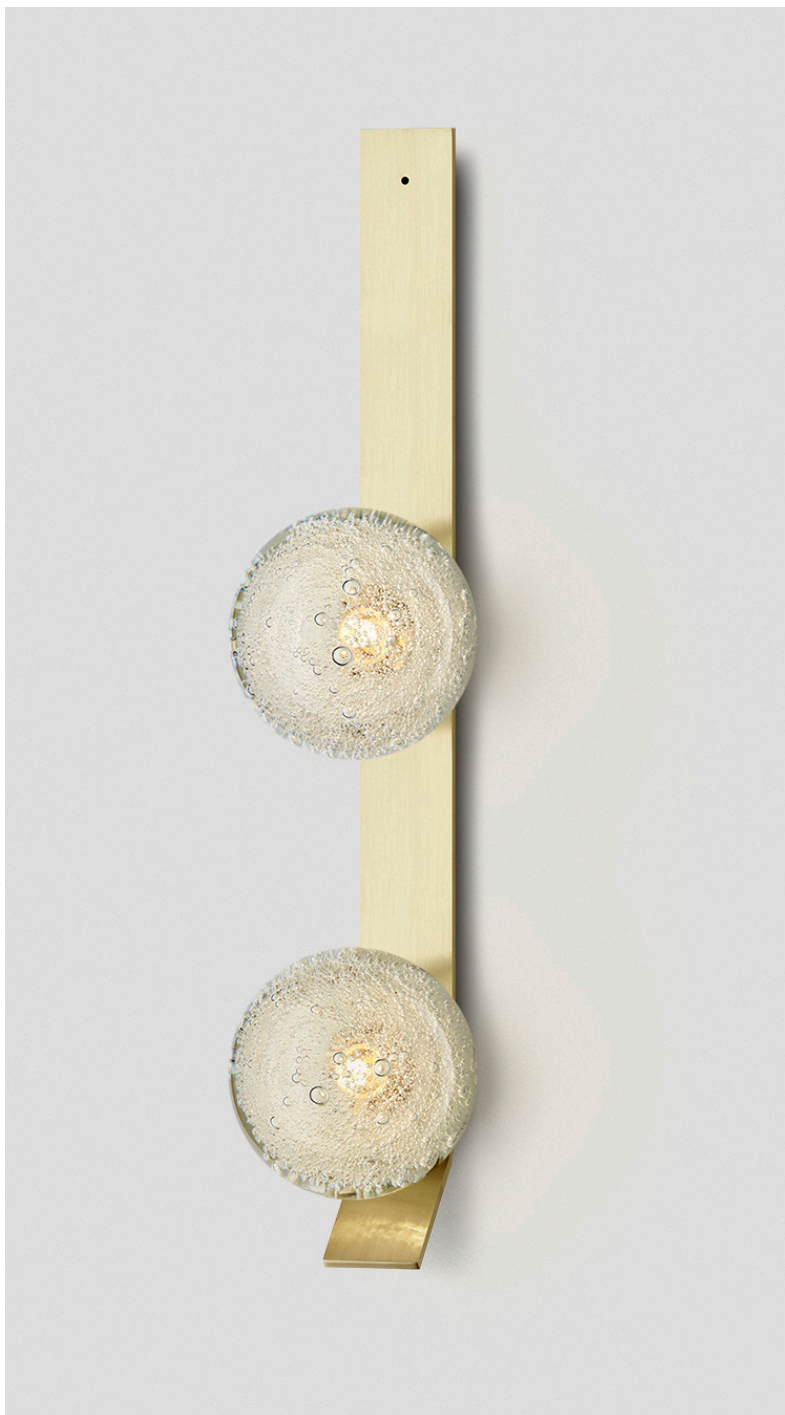

FIZI BALL COLLECTION  
DOUBLE BALL WALL SCONCE WITH KICK

SPECIFICATION SHEET  
AUSTRALIA / INTERNATIONAL

ARTICOLO

**FIZI BALL COLLECTION**  
 DOUBLE BALL WALL SCONCE WITH KICK

**SPECIFICATION SHEET**  
 AUSTRALIA / INTERNATIONAL

FI\_DBWSK\_AU\_21V1

**ABOUT FIZI**

The Fizi collection is mesmerising with the explosion of bubbles suspended in champagne'sque effervescence. Breathtaking shadowplay when fizi is lit. Wall and ceiling jewellery for the home.

**LEAD TIME**

6 - 8 weeks

**LIGHT SOURCE**

2 x 12V G4 2W LED bipin  
 2700k warm white  
 400 total lumen output  
 Dimmable  
 Lamps included

**INSTALLATION**

Supplied with external driver

**WEIGHT**

5.5kg

**CERTIFICATION**

CE/AU

**WARRANTY**

3 years

**FITTING DESIGN**

Kick  
 Flat

**FITTING FINISH**

Brass  
 Mid Bronze  
 Satin Nickel  
 Black Electroplate  
 White Powder Coat  
 Graphite Powder Coat