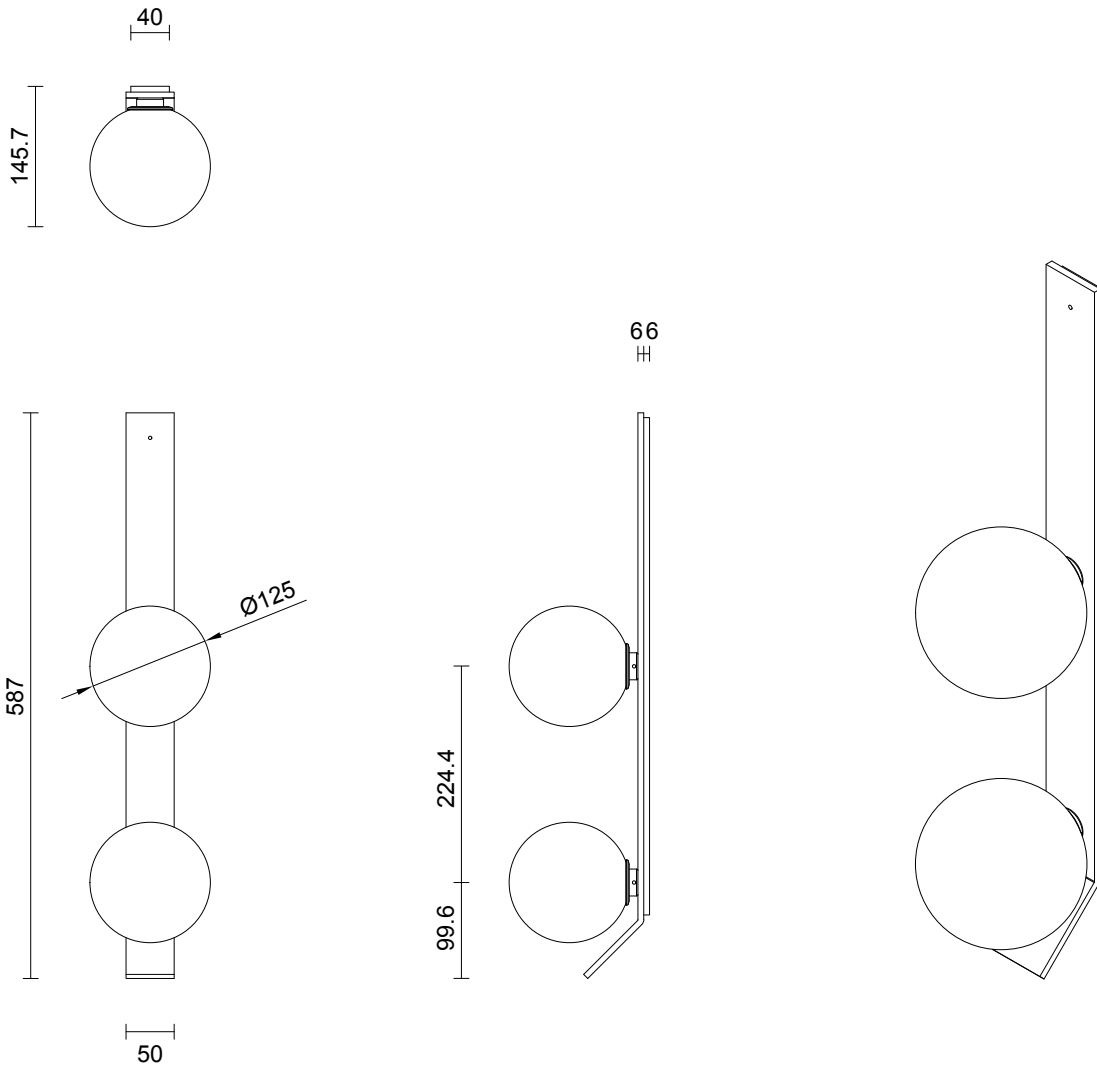

FIZI BALL COLLECTION  
DOUBLE BALL WALL SCONCE WITH KICK

SPECIFICATION SHEET  
AUSTRALIA / INTERNATIONAL

ARTICOLO

**FIZI BALL COLLECTION**  
 DOUBLE BALL WALL SCONCE WITH KICK

**SPECIFICATION SHEET**  
 AUSTRALIA / INTERNATIONAL

**LEAD TIME**

6 - 8 weeks

**LIGHT SOURCE**

2 x 12V G4 2W LED bipin  
 2700k warm white  
 400 total lumen output  
 Dimmable  
 Lamps included

**INSTALLATION**

Supplied with external driver

**WEIGHT**

5.5kg