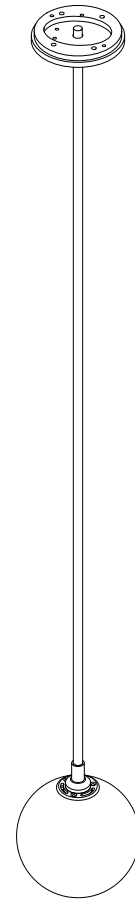

FIZI BALL COLLECTION
SINGLE BALL PENDANT

SPECIFICATION SHEET
AUSTRALIA / INTERNATIONAL

ARTICOLO

FIZI BALL COLLECTION

SINGLE BALL PENDANT

SPECIFICATION SHEET

AUSTRALIA / INTERNATIONAL

FL_SBP_AU_21V1

LEAD TIME

6 - 8 weeks

LIGHT SOURCE

12V G4 2W LED bipin
2700k warm white
200 lumens
Dimmable
Lamp included

INSTALLATION

Supplied with external driver

CUSTOMISATION

Variations to rod length can be specified at time of order placement
Standard drop length up to 1200mm. Additional charge will apply for longer drop lengths, price upon request.

WEIGHT

3kg

FITTING FINISH

Brass
Mid Bronze
Satin Nickel
Black Electroplate
White Powder Coat
Graphite Powder Coat

CERTIFICATION

CE/AU

WARRANTY

3 years