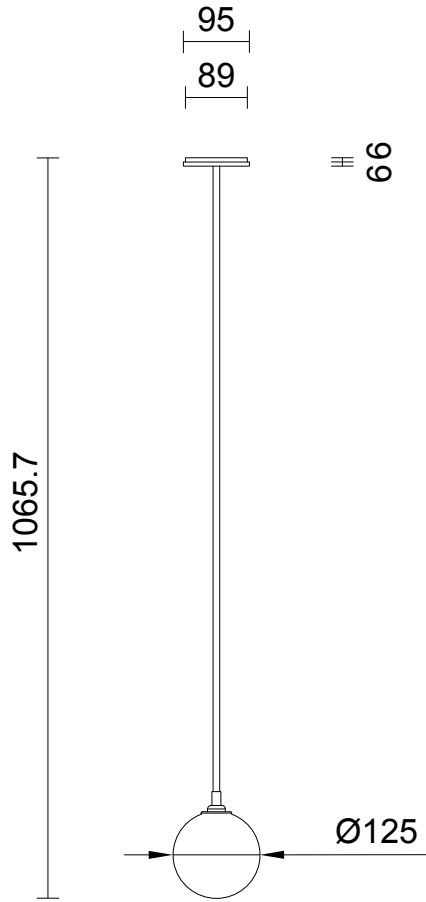

FIZI BALL COLLECTION
SINGLE BALL PENDANT

SPECIFICATION SHEET
AUSTRALIA / INTERNATIONAL

ARTICOLO

FIZI BALL COLLECTION

SINGLE BALL PENDANT

SPECIFICATION SHEET

AUSTRALIA / INTERNATIONAL

FL_SBP_AU_21V1

LEAD TIME

6 - 8 weeks

LIGHT SOURCE

12V G4 2W LED bipin
2700k warm white
200 lumens
Dimmable
Lamp included

INSTALLATION

Supplied with external driver

CUSTOMISATION

Variations to rod length can be specified at time of order placement
Standard drop length up to 1200mm. Additional charge will apply for longer drop lengths, price upon request.

WEIGHT

3kg

FITTING FINISH

Brass
Mid Bronze
Satin Nickel
Black Electroplate
White Powder Coat
Graphite Powder Coat

CERTIFICATION

CE/AU

WARRANTY

3 years