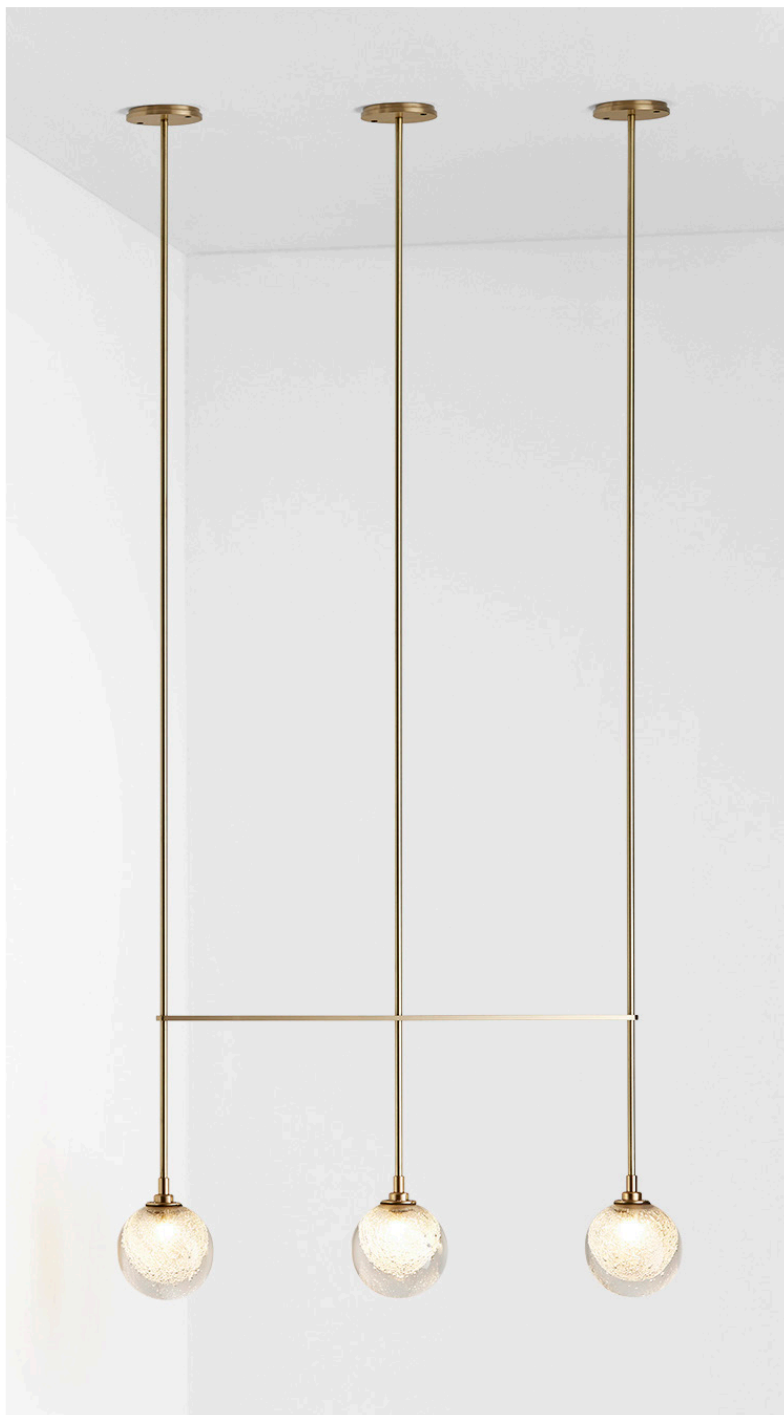

FIZI BALL COLLECTION

TRIPLE BALL PENDANT

SPECIFICATION SHEET

AUSTRALIA / INTERNATIONAL

ARTICOLO

FIZI BALL COLLECTION

TRIPLE BALL PENDANT

SPECIFICATION SHEET

AUSTRALIA / INTERNATIONAL

FL_TBP_AU_21V1

ABOUT FIZI

The Fizi collection is mesmerising with the explosion of bubbles suspended in champagne'sque effervescence. Breathtaking shadowplay when fizi is lit. Wall and ceiling jewellery for the home.

LEAD TIME

6 - 8 weeks

LIGHT SOURCE

3 x 12V G4 2W LED bipin
2700k warm white
600 total lumen output
Dimmable
Lamps included

INSTALLATION

Supplied with external driver

CUSTOMISATION

Variations to rod length and spacing bar can be specified at time of order placement
Standard drop length up to 1200mm. Additional charge will apply for longer drop lengths, price upon request.