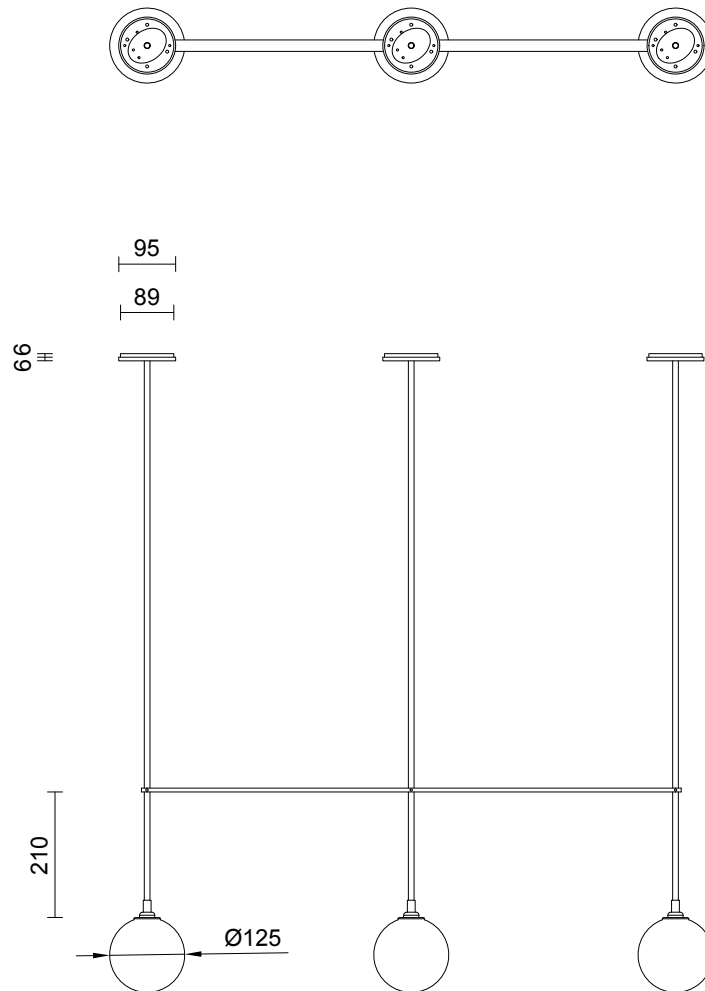

FIZI BALL COLLECTION

TRIPLE BALL PENDANT

SPECIFICATION SHEET

AUSTRALIA / INTERNATIONAL

FL_TBP_AU_21V1

ABOUT FIZI

The Fizi collection is mesmerising with the explosion of bubbles suspended in champagne'sque effervescence. Breathtaking shadowplay when fizi is lit. Wall and ceiling jewellery for the home.

LEAD TIME

6 - 8 weeks

LIGHT SOURCE

3 x 12V G4 2W LED bipin
2700k warm white
600 total lumen output
Dimmable
Lamps included

INSTALLATION

Supplied with external driver

CUSTOMISATION

Variations to rod length and spacing bar can be specified at time of order placement
Standard drop length up to 1200mm. Additional charge will apply for longer drop lengths, price upon request.

WEIGHT

9.5kg

FITTING FINISH

Brass
Mid Bronze
Satin Nickel
Black Electroplate
White Powder Coat
Graphite Powder Coat

CERTIFICATION

CE/AU

WARRANTY

3 years