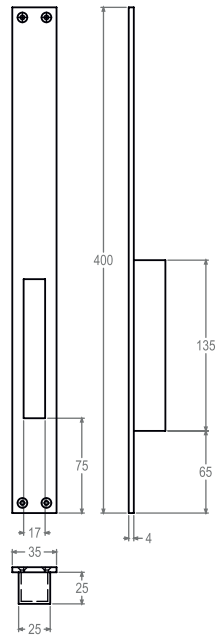

Art. 850-05
Design : Quincalux

FLUSH PULL / CUVETTE

Brass / Laiton

Different finishes available

Disponible dans plusieurs finitions