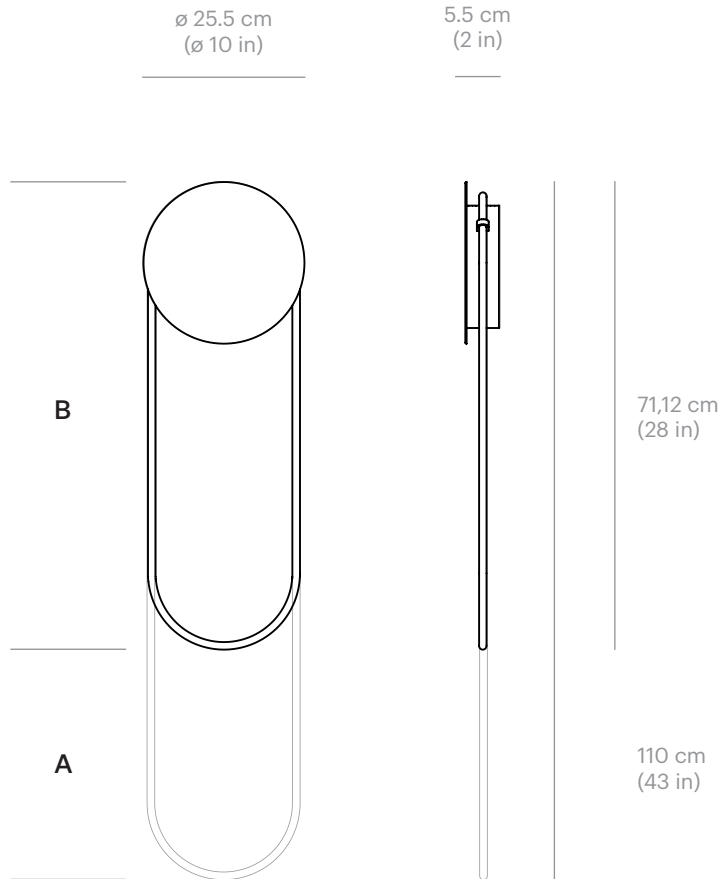

RA wall

Design by Alexandre Joncas

Lamping Specifications

Power input : 45W
Technology : Cold cathode neon lifetime of 100 000h
CCT* : 3000K (Warm white)
Lumen source : 1800 lm
CRI : 94
Input voltage : 120V - Integrated dimmer only
220-240V - DALI dimming*

*1-10V and other CCT available upon request

Product Weight

4.1 kg / 9 lbs

Construction

Hand-bent glass neon tube

Certifications

IP20

Materials

Round plate finishes:

- 12K Gold
- Chrome
- Sandy Black
- Sandy White
- Mirror

Order code generator	Serie		Model		Finish		Voltage		Dimension		QTY
	RA	RA	WA	Wall	GO	CH	11	120V	A	110 cm (43 in)	
.	.	.	.	.	TB	SB	21	220-240V <td>B</td> <td>71.12 cm (28 in)</td> <td>.</td>			
.	.	.	.	.	TW	SW	.	.	.	.	.
.	.	.	.	.	MI	M	.	.	.	.	.
Order code :	RA	---	---	---	---	---	---	---	---	---	---