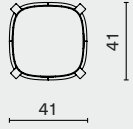

Upholstered seat top / Oak or Ash seat base
/ Steel frame/ Brass

COLLETTE COUNTER STOOL

M2020-C

DISTRICT EIGHT

DIMENSION (cm)

COLLETTE COUNTER STOOL
M2020-C

L41 W41 H68

PACKAGING INFO

Stool

L45 W44 H70cm / Gross TBU / CBM 0.15

Cushion

L45 W44 H10cm / Gross TBU / CBM 0.02