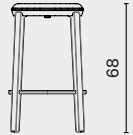

Upholstered seat top / Oak or Ash seat base
/ Steel frame/ Brass

COLLETTE COUNTER STOOL

M2020-C

DISTRICT EIGHT

DIMENSION (cm)

COLLETTE COUNTER STOOL
M2020-C

L41 W41 H68

PACKAGING INFO

Stool

L45 W44 H70cm / Gross TBU / CBM 0.15

Cushion

L45 W44 H10cm / Gross TBU / CBM 0.02