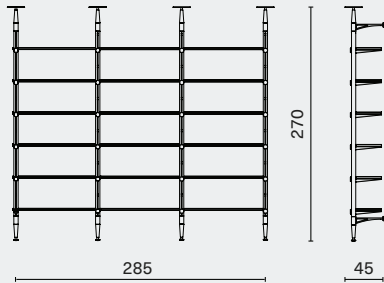

INUMBRA LARGE 4-MODULE SET
M3007-M-SET C

380W 45D 270H

Complete

Gross TBA / CBM TBA