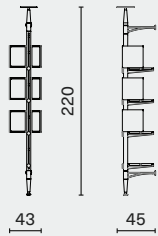

Complete L235 W52 H20cm / Gross 72,5kg / CBM 0.27

INUMBRA EXTENSION
M3007-EX-L

LARGE
95W 45D 270H

Complete L235 W47 H20cm / Gross 50kg / CBM 0.24

INUMBRA WALL MOUNTED SHELVING

DISTRICT EIGHT

M3007

DIMENSION (cm)

M3007

DIMENSION (cm)

PACKAGING INFO

INUMBRA SINGLE POST SET
M3007-SET A-CP

2 CABINETS
W43 D45 H220

Complete

Gross TBA / CBM TBA

INUMBRA SINGLE POST SET
M3007-SET B-CP

3 CABINETS
W43 D45 H220

Complete

Gross TBA / CBM TBA

INUMBRA SINGLE POST SET
M3007-SET C-CP

4 CABINETS
W43 D45 H220

Complete

Gross TBA / CBM TBA

INUMBRA WALL MOUNTED SHELVING