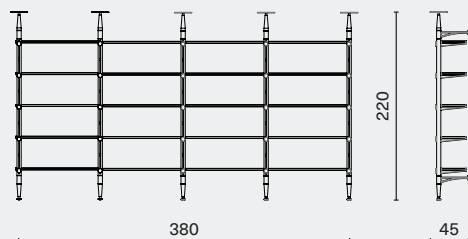

Gross 172,5kg / CBM 0.69

INUMBRA MEDIUM 4-MODULE SET
M3007-SET C-M

380W 45D 220H

Complete

Gross 222,5kg / CBM 0.91

INUMBRA WALL MOUNTED SHELVING

DISTRICT EIGHT

M3007