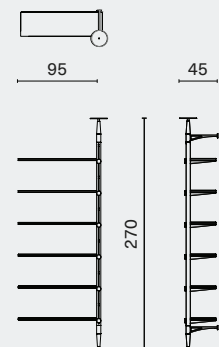

MEDIUM
95W 45D 220H

Complete L235 W52 H20cm / Gross 72,5kg / CBM 0.27

INUMBRA EXTENSION
M3007-EX-M

MEDIUM
95W 45D 220H

Complete L235 W47 H20cm / Gross 50kg / CBM 0.24

INUMBRA STANDARD
M3007-L

LARGE
95W 45D 270H

Complete L235 W52 H20cm / Gross 72,5kg / CBM 0.27

INUMBRA EXTENSION
M3007-EX-L

LARGE
95W 45D 270H

Complete L235 W47 H20cm / Gross 50kg / CBM 0.24

INUMBRA WALL MOUNTED SHELVING

DISTRICT EIGHT

M3007

DIMENSION (cm)