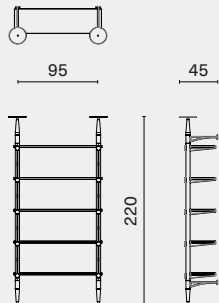

DISTRICT EIGHT

Oak cabinet and post / Steel components
/ Brass details

INUMBRA WALL MOUNTED SHELVING

DISTRICT EIGHT

M3007

DIMENSION (cm)

PACKAGING INFO

INUMBRA STANDARD
M3007-M

MEDIUM
95W 45D 220H

Complete L235 W52 H20cm / Gross 72,5kg / CBM 0.27

INUMBRA EXTENSION
M3007-EX-M

MEDIUM
95W 45D 220H

Complete L235 W47 H20cm / Gross 50kg / CBM 0.24

INUMBRA STANDARD
M3007-L

LARGE
95W 45D 270H

Complete L235 W52 H20cm / Gross 72,5kg / CBM 0.27

INUMBRA EXTENSION
M3007-EX-L

LARGE
95W 45D 270H

Complete L235 W47 H20cm / Gross 50kg / CBM 0.24

INUMBRA WALL MOUNTED SHELVING

DISTRICT EIGHT

M3007

DIMENSION (cm)