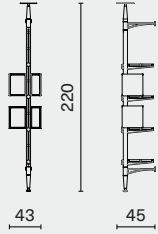

Complete L235 W52 H20cm / Gross 72,5kg / CBM 0.27

INUMBRA EXTENSION
M3007-EX-L

LARGE
95W 45D 270H

Complete L235 W47 H20cm / Gross 50kg / CBM 0.24

INUMBRA WALL MOUNTED SHELVING

DISTRICT EIGHT

M3007

DIMENSION (cm)

M3007

DIMENSION (cm)

PACKAGING INFO

INUMBRA SINGLE POST SET
M3007-SET A-CP

2 CABINETS
W43 D45 H220

Complete

Gross TBA / CBM TBA

INUMBRA SINGLE POST SET
M3007-SET B-CP

3 CABINETS
W43 D45 H220

Complete

Gross TBA / CBM TBA

INUMBRA SINGLE POST SET
M3007-SET C-CP

4 CABINETS
W43 D45 H220

Complete

Gross TBA / CBM TBA

INUMBRA WALL MOUNTED SHELVING