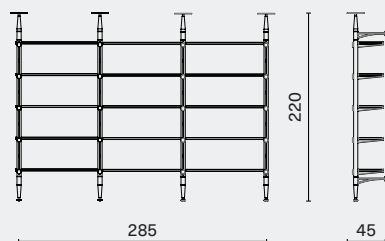

INUMBRA MEDIUM 4-MODULE SET
M3007-SET C-M

380W 45D 220H

Complete

Gross 222,5kg / CBM 0.91