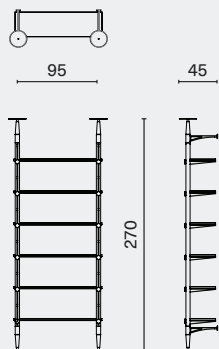

MEDIUM
95W 45D 220H

Complete L235 W52 H20cm / Gross 72,5kg / CBM 0.27

INUMBRA EXTENSION
M3007-EX-M

MEDIUM
95W 45D 220H

Complete L235 W47 H20cm / Gross 50kg / CBM 0.24

INUMBRA STANDARD
M3007-L

LARGE
95W 45D 270H

Complete L235 W52 H20cm / Gross 72,5kg / CBM 0.27

INUMBRA EXTENSION
M3007-EX-L

LARGE
95W 45D 270H

Complete L235 W47 H20cm / Gross 50kg / CBM 0.24

INUMBRA WALL MOUNTED SHELVING

DISTRICT EIGHT

M3007

DIMENSION (cm)