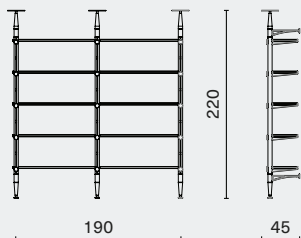

INUMBRA WALL MOUNTED SHELVING

DISTRICT EIGHT

M3007

DIMENSION (cm)

PACKAGING INFO

INUMBRA MEDIUM 2-MODULE SET
M3007-SET A-M

190W 45D 220H

Complete

Gross 122,5kg / CBM 0.47

INUMBRA MEDIUM 3-MODULE SET
M3007-SET B-M

285W 45D 220H

Complete

Gross 172,5kg / CBM 0.69