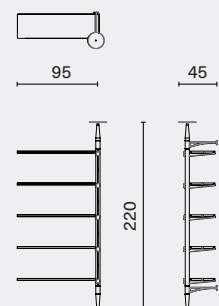

MEDIUM
95W 45D 220H

Complete L235 W52 H20cm / Gross 72,5kg / CBM 0.27

INUMBRA EXTENSION
M3007-EX-M

MEDIUM
95W 45D 220H

Complete L235 W47 H20cm / Gross 50kg / CBM 0.24

INUMBRA STANDARD
M3007-L

LARGE
95W 45D 270H

Complete L235 W52 H20cm / Gross 72,5kg / CBM 0.27

INUMBRA EXTENSION
M3007-EX-L

LARGE
95W 45D 270H

Complete L235 W47 H20cm / Gross 50kg / CBM 0.24

INUMBRA WALL MOUNTED SHELVING

DISTRICT EIGHT

M3007

DIMENSION (cm)