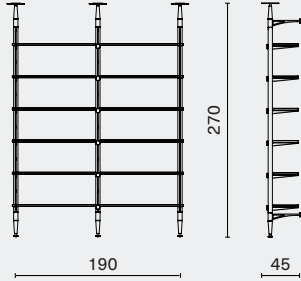

DIMENSION (cm)

PACKAGING INFO

INUMBRA LARGE 2-MODULE SET
M3007-SET A-L

190W 45D 270H

Complete

Gross TBA / CBM TBA

INUMBRA LARGE 3-MODULE SET
M3007-SET B-L

285W 45D 270H