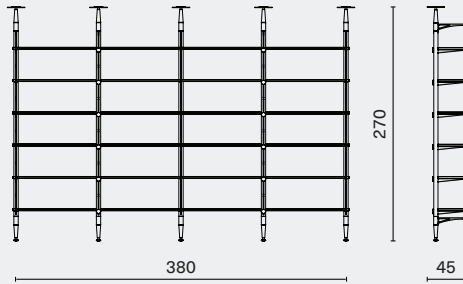

INUMBRA WALL MOUNTED SHELVING

DISTRICT EIGHT

M3007

DIMENSION (cm)

PACKAGING INFO

INUMBRA LARGE 2-MODULE SET
M3007-SET A-L

190W 45D 270H

Complete

Gross TBA / CBM TBA

INUMBRA LARGE 3-MODULE SET
M3007-SET B-L

285W 45D 270H

Complete

Gross TBA / CBM TBA

INUMBRA LARGE 4-MODULE SET
M3007-M-SET C

380W 45D 270H

Complete

Gross TBA / CBM TBA