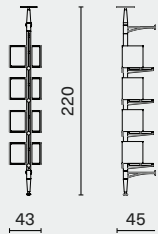

M3007

DIMENSION (cm)

PACKAGING INFO

INUMBRA SINGLE POST SET
M3007-SET A-CP

2 CABINETS
W43 D45 H220

Complete

Gross TBA / CBM TBA

INUMBRA SINGLE POST SET
M3007-SET B-CP

3 CABINETS
W43 D45 H220

Complete

Gross TBA / CBM TBA

INUMBRA SINGLE POST SET
M3007-SET C-CP

4 CABINETS
W43 D45 H220

Complete

Gross TBA / CBM TBA

INUMBRA WALL MOUNTED SHELVING