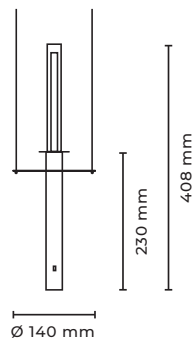

CANDLELIGHT SET 1

with Wax Candle,
Glass Candle, Sensor

Type	Suspension light
Material	Brass
Environment	Indoors
Dimensions	Ø 140 x 230 mm - Ø 5,51 x 9,05 "
Cable length	2500 mm - 98,4252 "
Weight	0.6 kg
Certification	IP20 CE
EU/UK	24 V
Ceiling Rose	Ø 160 x 25 mm - 6,39 x 0,98 "
Lamps	LED technology, 12 V, 7 W, 1800-2700 K, 400 lm, dim to warm, dimmable with gesture control
Candle	Wax Candle, Glass Candle with invisible light source. LED technology, 1800K, 2W, 400 lm

**CANDLELIGHT
SET 2**

with Wax Candle,
Sensor,
Upgrade to
Glass Candle
possible

Type	Suspension light
Material	Brass
Environment	Indoors
Dimensions	Ø 140 x 230 mm - Ø 5,51 x 9,05 "
Cable length	2500 mm - 98,4252 "
Weight	0.6 kg
Certification	IP20 CE
EU/UK	24 V
Ceiling Rose	Ø 160 x 25 mm - 6,39 x 0,98 "
Lamps	LED technology, 12 V, 7 W, 1800-2700 K, 400 lm, dim to warm, dimmable with gesture control
Candle	Wax candle (possible upgrade to Glass Candle)

Type	Suspension light
Material	Brass
Environment	Indoors
Dimensions	Ø 140 x 230 mm - Ø 5,51 x 9,05 "
Cable length	2500 mm - 98,4252 "
Weight	0.6 kg
Certification	IP20 CE
EU/UK	24 V
Ceiling Rose	Ø 160 x 25 mm - 6,39 x 0,98 "
Lamps	LED technology, 12 V, 7 W, 1800-2700 K, 400 lm, dim to warm,
Candle	Wax candle (Upgrade to Glass Candle impossible)