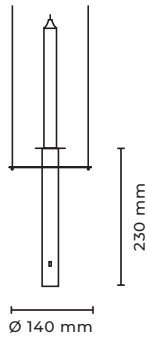

CANDLELIGHT SET 1

with Wax Candle,
Glass Candle, Sensor

Type	Suspension light
Material	Brass
Environment	Indoors
Dimensions	Ø 140 x 230 mm - Ø 5,51 x 9,05 "
Cable length	2500 mm - 98,4252 "
Weight	0.6 kg
Certification	IP20 CE
EU/UK	24 V
Ceiling Rose	Ø 160 x 25 mm - 6,39 x 0,98 "
Lamps	LED technology, 12 V, 7 W, 1800-2700 K, 400 lm, dim to warm, dimmable with gesture control
Candle	Wax Candle, Glass Candle with invisible light source. LED technology, 1800K, 2W, 400 lm

**CANDLELIGHT
SET 2**

with Wax Candle,
Sensor,
Upgrade to
Glass Candle
possible

Type	Suspension light
Material	Brass
Environment	Indoors
Dimensions	Ø 140 x 230 mm - Ø 5,51 x 9,05 "
Cable length	2500 mm - 98,4252 "
Weight	0.6 kg
Certification	IP20 CE
EU/UK	24 V
Ceiling Rose	Ø 160 x 25 mm - 6,39 x 0,98 "
Lamps	LED technology, 12 V, 7 W, 1800-2700 K, 400 lm, dim to warm, dimmable with gesture control
Candle	Wax candle (possible upgrade to Glass Candle)

Type	Suspension light
Material	Brass
Environment	Indoors
Dimensions	Ø 140 x 230 mm - Ø 5,51 x 9,05 "
Cable length	2500 mm - 98,4252 "
Weight	0.6 kg
Certification	IP20 CE
EU/UK	24 V
Ceiling Rose	Ø 160 x 25 mm - 6,39 x 0,98 "
Lamps	LED technology, 12 V, 7 W, 1800-2700 K, 400 lm, dim to warm,
Candle	Wax candle (Upgrade to Glass Candle impossible)