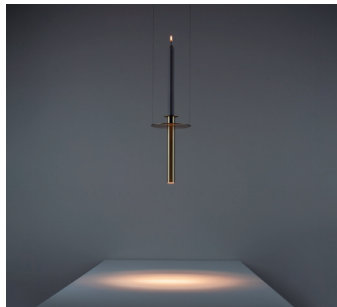

KAIA

CANDLELIGHT

Designed by Sebastian Hepting
Munich 2022

The soulful light of the candle flame has always held a magic that has fascinated people. Inspired by the idea of complementing the romantic light of the candle with the glow of an additional light source, an extraordinary luminaire was created in cooperation with designer Sebastian Hepting.

Candle Light is designed on the basis of a classic candle holder that seems to float weightlessly above the table. In addition to the glow of the candle, a soft spotlight shines downwards out of the luminaire and magically illuminates the table. With simple gesture control, the brightness and light colour of the downlight can be adjusted. To make the experience complete, the real wax candle can be replaced by a glass candle with an electric light source.

CANDLELIGHT SET 1

with Wax Candle,
Glass Candle, Sensor

Type	Suspension light
Material	Brass
Environment	Indoors
Dimensions	Ø 140 x 230 mm - Ø 5,51 x 9,05 "
Cable length	2500 mm - 98,4252 "
Weight	0.6 kg
Certification	IP20 CE
EU/UK	24 V
Ceiling Rose	Ø 160 x 25 mm - 6,39 x 0,98 "
Lamps	LED technology, 12 V, 7 W, 1800-2700 K, 400 lm, dim to warm, dimmable with gesture control
Candle	Wax Candle, Glass Candle with invisible light source. LED technology, 1800K, 2W, 400 lm

**CANDLELIGHT
SET 2**

with Wax Candle,
Sensor,
Upgrade to
Glass Candle
possible

Type	Suspension light
Material	Brass
Environment	Indoors
Dimensions	Ø 140 x 230 mm - Ø 5,51 x 9,05 "
Cable length	2500 mm - 98,4252 "
Weight	0.6 kg
Certification	IP20 CE
EU/UK	24 V
Ceiling Rose	Ø 160 x 25 mm - 6,39 x 0,98 "
Lamps	LED technology, 12 V, 7 W, 1800-2700 K, 400 lm, dim to warm, dimmable with gesture control
Candle	Wax candle (possible upgrade to Glass Candle)