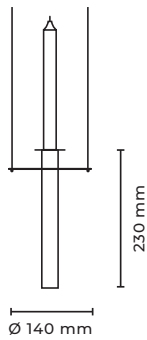

CANDLELIGHT SET 1

with Wax Candle,
Glass Candle, Sensor

Type	Suspension light
Material	Brass
Environment	Indoors
Dimensions	Ø 140 x 230 mm - Ø 5,51 x 9,05 "
Cable length	2500 mm - 98,4252 "
Weight	0.6 kg
Certification	IP20 CE
EU/UK	24 V
Ceiling Rose	Ø 160 x 25 mm - 6,39 x 0,98 "
Lamps	LED technology, 12 V, 7 W, 1800-2700 K, 400 lm, dim to warm, dimmable with gesture control
Candle	Wax Candle, Glass Candle with invisible light source. LED technology, 1800K, 2W, 400 lm

**CANDLELIGHT
SET 2**

with Wax Candle,
Sensor,
Upgrade to
Glass Candle
possible

Type	Suspension light
Material	Brass
Environment	Indoors
Dimensions	Ø 140 x 230 mm - Ø 5,51 x 9,05 "
Cable length	2500 mm - 98,4252 "
Weight	0.6 kg
Certification	IP20 CE
EU/UK	24 V
Ceiling Rose	Ø 160 x 25 mm - 6,39 x 0,98 "
Lamps	LED technology, 12 V, 7 W, 1800-2700 K, 400 lm, dim to warm, dimmable with gesture control
Candle	Wax candle (possible upgrade to Glass Candle)

Type	Suspension light
Material	Brass
Environment	Indoors
Dimensions	Ø 140 x 230 mm - Ø 5,51 x 9,05 "
Cable length	2500 mm - 98,4252 "
Weight	0.6 kg
Certification	IP20 CE
EU/UK	24 V
Ceiling Rose	Ø 160 x 25 mm - 6,39 x 0,98 "
Lamps	LED technology, 12 V, 7 W, 1800-2700 K, 400 lm, dim to warm,
Candle	Wax candle (Upgrade to Glass Candle impossible)