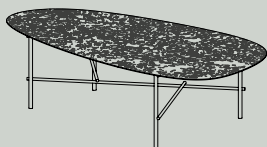

SYRO XL

Set di tre tavolini interamente in metallo con spazioso piano sagomato e caratterizzato dalle finiture DeErosion.

Set of three 100% metal side tables with larger irregularly-shaped tops characterized by DeErosion finishes.

USO INTERNO
INDOOR USE

DIMENSIONI DIMENSIONS

Syro XL 88

width 88cm
depth 74cm
height 30cm

Syro XL 98

width 98cm
depth 70cm
height 30cm

Syro XL 120

width 120cm
depth 62,5cm
height 30cm

MATERIALI MATERIALS

Gambe/Legs
M12 Ferro DeLabré
DeLabré iron

Piano/Top
SYRO XL 88
H7 Ottone DeErosion
DeErosion brass
H7 Rame DeErosion
DeErosion copper

SYRO XL 98
H6 Ottone DeErosion
DeErosion brass
H6 Rame DeErosion
DeErosion copper