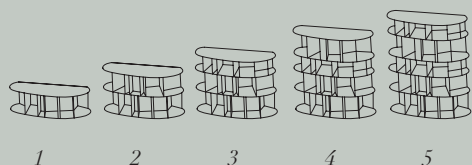

 **USO INTERNO**
INDOOR USE

 **PERSONALIZZABILE SU RICHIESTA**
CUSTOMIZED VERSION ON REQUEST

DIMENSIONI DIMENSIONS

Existence

depth 71cm

<i>height</i> 39cm	1 SHELF
70cm	2 SHELVES
96cm	3 SHELVES
127,5cm	4 SHELVES
164cm	5 SHELVES
195cm	6 SHELVES
221cm	7 SHELVES

Existence Wall

width 123cm

depth 41cm

<i>height</i> 39cm	1 SHELF
71cm	2 SHELVES
97,5cm	3 SHELVES
130cm	4 SHELVES
166cm	5 SHELVES

MATERIALI MATERIALS

- E5 Acciaio inox DeLabré B
DeLabré B stainless steel
- G3 Ottone DeLabré orbitale
Orbitale DeLabré brass