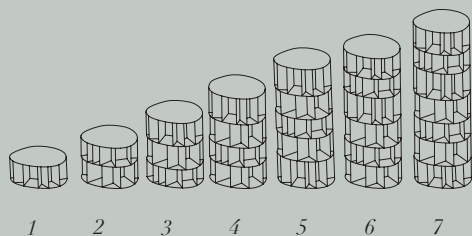

 **USO INTERNO**
INDOOR USE

 **PERSONALIZZABILE SU RICHIESTA**
CUSTOMIZED VERSION ON REQUEST

DIMENSIONI DIMENSIONS

Existence

depth 71cm

<i>height</i> 39cm	1 SHELF
70cm	2 SHELVES
96cm	3 SHELVES
127,5cm	4 SHELVES
164cm	5 SHELVES
195cm	6 SHELVES
221cm	7 SHELVES

Existence Wall

width 123cm

depth 41cm

<i>height</i> 39cm	1 SHELF
71cm	2 SHELVES
97,5cm	3 SHELVES
130cm	4 SHELVES
166cm	5 SHELVES

MATERIALI MATERIALS

- E5 Acciaio inox DeLabré B
DeLabré B stainless steel
- G3 Ottone DeLabré orbitale
Orbitale DeLabré brass