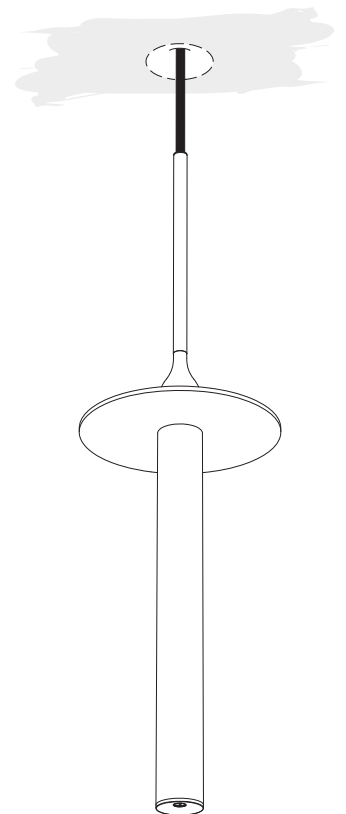

### BELL P Alabast 400 Skirt

The BELL P Alabast 400 Skirt pendant is part of the BELL Collection. A collection that includes a broad range of special designed products.

The BELL P Alabast 400 consists of an aluminium or brass head with an alabaster body.

## DATA

Collection	BELL
Product	Bell P Alabast 400 Skirt
Article no.	1A15.6038.xx05.01

#### WARNING!

Fixture is low voltage.

Follow the label instructions (+/-) for connection to power supply

#### PLEASE NOTE:

Wire colour can variate.

+ (plus) Brown/Red/White

- (minus) Blue/Black