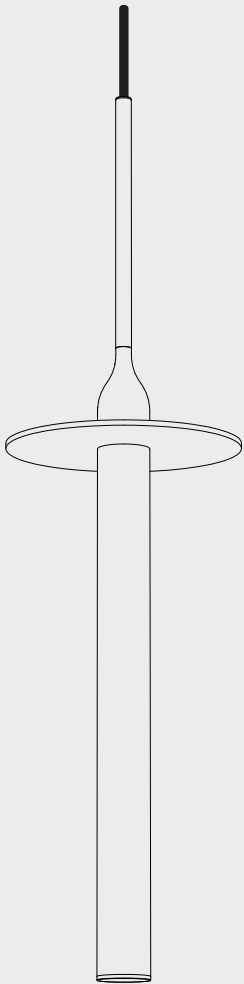

IMPORTANT INFORMATION

Installation and mounting must be performed by a certified electrician only, and instructions must be followed.

Always make sure the main power is off during installation. Pay attention to the fixture remarks, and always make sure to use the correct voltage.

CLEANING AND MAINTENANCE:

Use a soft moist cloth for cleaning. No further maintenance is required.

WARRANTY:

If the product is defect, please contact your supplier immediately. Please note that warranty will not apply in case of wrongful use or if unskilled personnel attempts to repair.

COMPONENTS

- BELL P Alabast 400 Skirt