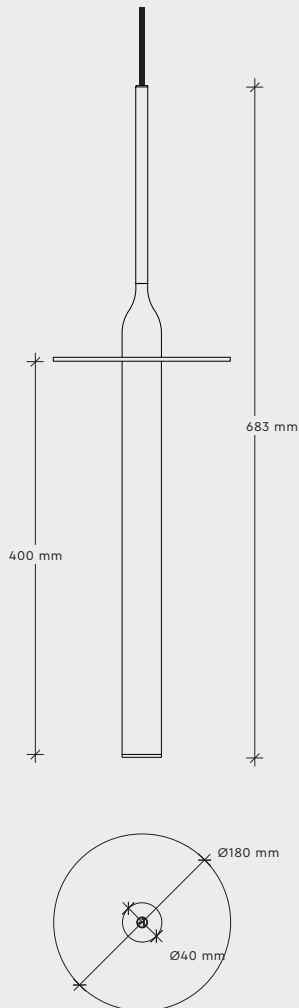

BELL P ALABAST 400 SKIRT

DATA

Collection	BELL
Product	Bell P Alabast 400 Skirt
Article no.	1A15.6038.xx05.01

SPECIFICATIONS

Weight	1,2 – 2 kg
Material	Aluminium and Alabaster
Supply	8W | 24Vdc
IP protection grade	IP20
CCT	2700K (nature stone – variation will occur!)
Lumen	250 – 400 lm
Driver	Remote (not included)
Dimmable	yes- depending on remote driver
Labelling	CE
Insulation class	Class III
Energy Classifications	

ADDITIONAL REQUIREMENTS

Driver (remote)

review [CONFIGURATION](#) ➤

This product shall always be powered by SELV LED driver, output voltage of this driver in open circuit must not exceed 60V. Do NOT cover the LED driver

OPTIONAL ACCESSORIES

1A00.0500.XX – Storm Small Output

1A01.0500.XX – Storm Medium Output

Canopy (driver included)

1A13.6543.xx05 – Canopy C120 24Vdc PC ➤

NOTE

The light source of this light fixture is not replaceable; when the light source reaches its end of life the whole light fixture must be replaced – return to manufacturer.

If the external flexible cable is damaged, it MUST be replaced by a special cable exclusively available from the manufacture.

Weathered Brass and Brass Waxed finishes come with a black textile cable. The remaining finishes come with a grey textile cable.

The crossed-out wheeled bin symbol indicates that the item should be disposed of separately from household waste. The item should be handed in for recycling in accordance with local environmental regulations for waste disposal. By separating a marked item from household waste, you will help reduce the volume of waste sent to incinerators or land-fill and minimize any potential negative impact on human health and the environment.

last updated 18 – 01 – 2023

onea.dk