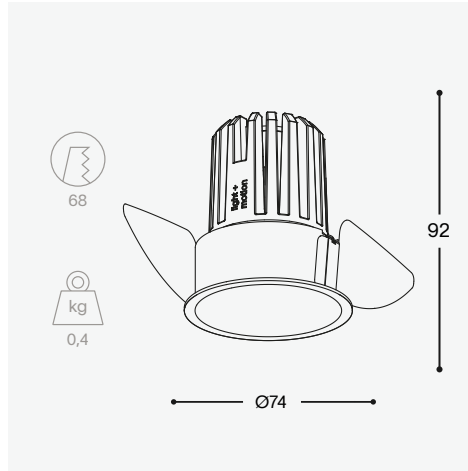

light + motion trim

light specs

lamp	LED
optics	diffusor
driver	excluded
IP	↓ 65 ↑ 20
CRI	90+
class	III

motion specs

motion detector	passive infrared sensor (PIR)
detection angle	h 360 v 100
light sensor	integrated
master / slave	integrated
adjustability	time - sens - lux
other	patent pending

accessoires

installation

8000 - 0003	plaster ring Ø57
8000 - 0013	clt csc ring Ø57
8000 - 2174	master slave connector
8000 - 2175	external potential-free relay

drivers

8000 - 0029	48V driver 15W constant voltage
8000 - 0024	48V driver 70W constant voltage
8000 - 0025	48V driver 150W constant voltage

luminaire output

	2700K	3000K	
48V (8.2W)	575 lm	575 lm	(black ano)
48V (8.2W)	725 lm	725 lm	(white struc)

order number

	2700K	3000K
black ano.	8000 - 2154	8000 - 2155
white struc.	8000 - 2162	8000 - 2163