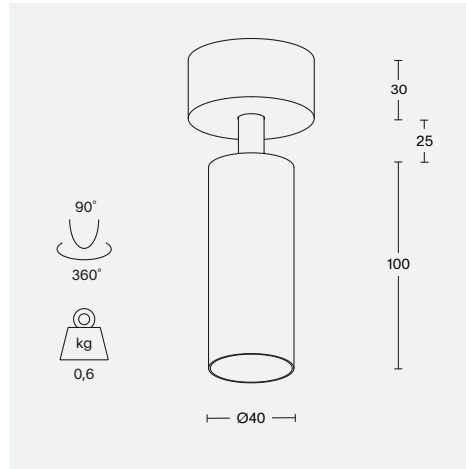

pradocam surface mini long

camera specs

type	IP camera
resolution	4MP (2688 x 1520)
frame rate	25/30 fps
field of view	h 101° v 57°
power supply	12V DC / PoE

functions

smart codec	H.265+ / H.264+
face detection (AI)	detects, tracks and captures faces
face attributes (AI)	recognises gender, age, glasses...
perimeter protection (AI)	recognises humans and vehicles
wide dynamic range	120 dB