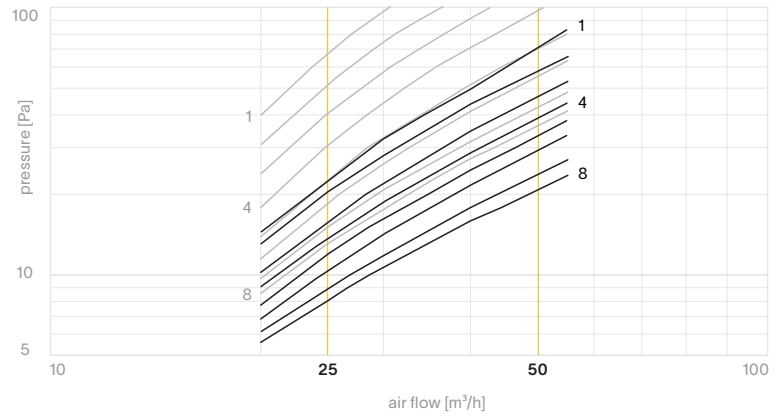

light + ventilation trim short

light specs

lamp	LED
reflector	glass lens
driver	excluded
IP	65
CRI	90+ / 97
class	III

ventilation specs

type	air extraction
air flow	max. 50m ³ /h
pressure	7 - 75 Pa
noise level	< 25 dB(A)
adjustment	32 steps
lock mechanism	integrated

luminaire output

	2700K			3000K		
	25°	40°	60°	25°	40°	60°
350mA (5.7W)	420 lm	585 lm	585 lm	460 lm	645 lm	645 lm
500mA (8.5W)	555 lm	730 lm	730 lm	610 lm	805 lm	805 lm

order number

	2700K			3000K		
	25°	40°	60°	25°	40°	60°
black ano.	8000 - 1369	8000 - 2300	8000 - 2301	8000 - 1370	8000 - 2302	8000 - 2303
white struc.	8000 - 1373	8000 - 2308	8000 - 2309	8000 - 1374	8000 - 2310	8000 - 2311

light + ventilation trim short

ventilation - capacity graphs

air extraction

air supply*

— with 25m³/h ring

— without 25m³/h ring

*downward airflow not suited for installation in or above comfort zones

accessoires