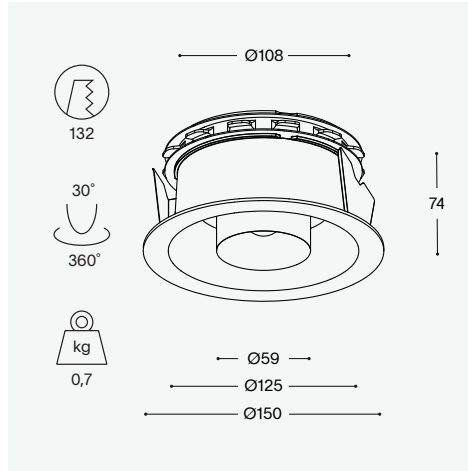

light + ventilation trim short

light specs

lamp	LED
reflector	glass lens
driver	excluded
IP	65
CRI	90+ / 97
class	III

ventilation specs

type	air extraction
air flow	max. 50m ³ /h
pressure	7 - 75 Pa
noise level	< 25 dB(A)
adjustment	32 steps
lock mechanism	integrated

luminaire output

	2700K			3000K		
	25°	40°	60°	25°	40°	60°
350mA (5.7W)	420 lm	585 lm	585 lm	460 lm	645 lm	645 lm
500mA (8.5W)	555 lm	730 lm	730 lm	610 lm	805 lm	805 lm

order number

	2700K			3000K		
	25°	40°	60°	25°	40°	60°
black ano.	8000 - 1369	8000 - 2300	8000 - 2301	8000 - 1370	8000 - 2302	8000 - 2303
white struc.	8000 - 1373	8000 - 2308	8000 - 2309	8000 - 1374	8000 - 2310	8000 - 2311

light + ventilation trim short

ventilation - capacity graphs

air extraction

air supply*

— with 25m³/h ring

— without 25m³/h ring

*downward airflow not suited for installation in or above comfort zones

accessoires