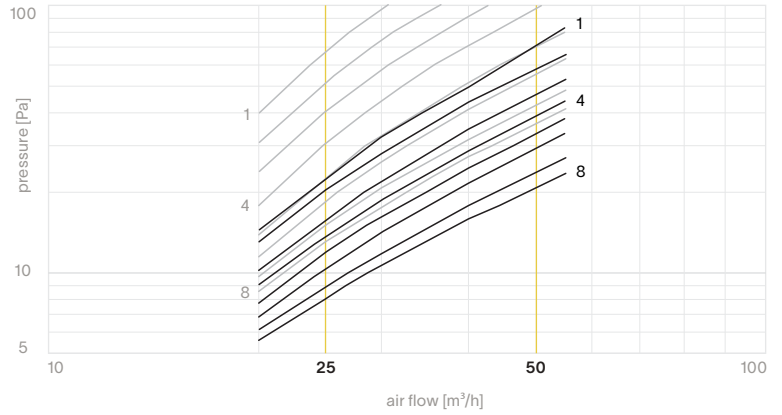

air supply*

— with 25m³/h ring

— without 25m³/h ring

*downward airflow not suited for installation in or above comfort zones

accessoires

installation

8000 - 0001	plaster ring Ø108
8000 - 0021	clt csc ring Ø108

drivers

8000 - 0021	DALI dimmable driver 38W
8000 - 0022	1-10V dimmable driver 36W
8000 - 0023	non-dimmable driver 42W
8000 - 0026	DALI dimmable driver 60W
8000 - 0027	DALI deep dim driver 20W