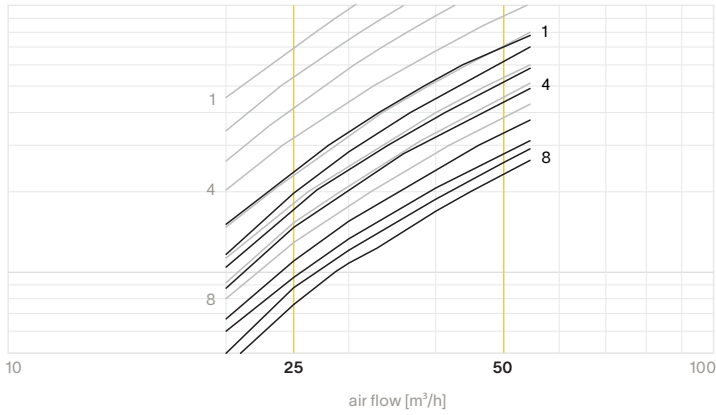

light + ventilation trim SE

ventilation - capacity graphs

air extraction