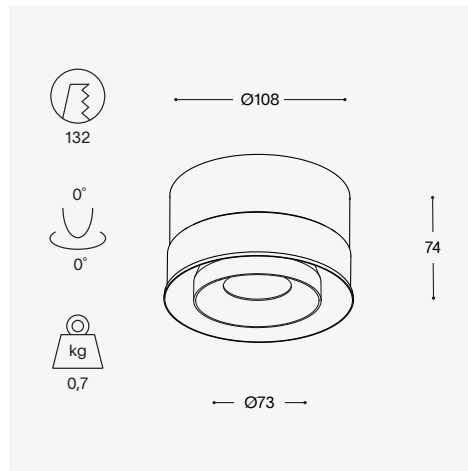

light + ventilation trimless SE

light specs

lamp	LED
optics	lens
driver	excluded
IP	65
CRI	90+
class	III

ventilation specs

type	air extraction
air flow	max. 50m³/h
pressure	7 - 75 Pa
noise level	< 25 dB(A)
adjustment	32 steps
lock mechanism	integrated

luminaire output

	2700K		3000K	
	25°	40°	25°	40°
350mA (5.7W)	625 lm	625 lm	675 lm	675 lm
500mA (8.5W)	825 lm	825 lm	875 lm	875 lm

order number

	2700K		3000K	
	25°	40°	25°	40°
black	8000-1483	8000-2820	8000-1484	8000-2821
white	8000-2146	8000-2822	8000-2147	8000-2823