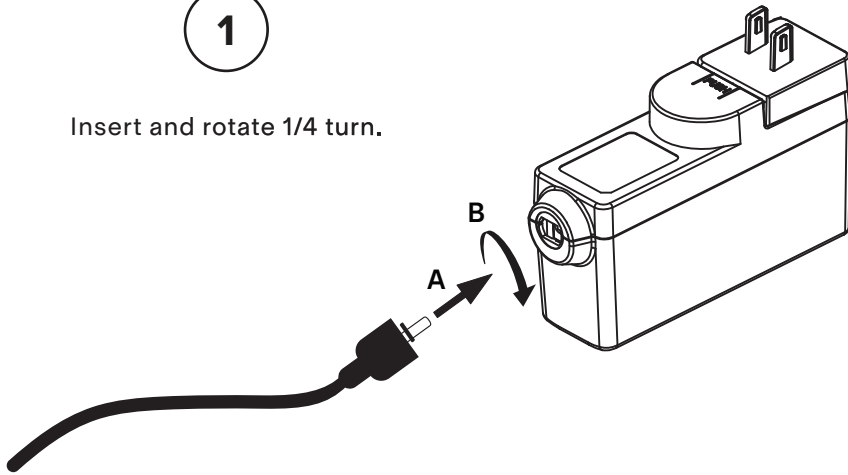

## SILO 3 TABLE

---

- Wear enclosed gloves when handling lamp
- Handle materials with care. Please consult lamp maintenance sheet on our web site
- Should be used exclusively as a lamp and not as a shelving, display or hanging unit

1

Insert and rotate 1/4 turn.

2

1 CLICK - on/off  
HOLD BUTTON - dim up/down