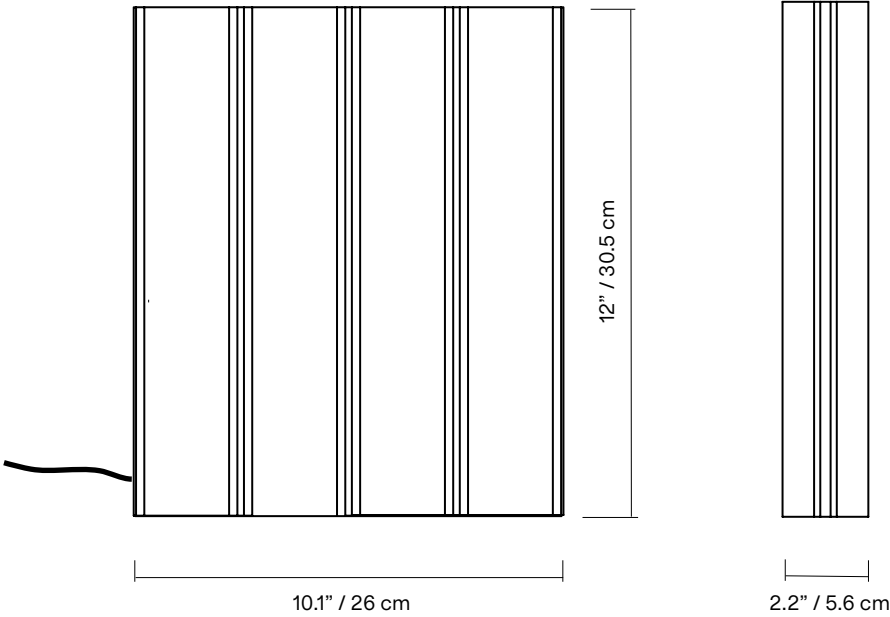

TYPE	Table
CONSTRUCTION	Powder coated, mirror polished or tumbled aluminum body Polycarbonate lens Vinyl cord
SPECIFICATIONS	Source: LED array integrated Power consumption: 7.6W Colour temperature : 3000K 2700K dim to warm 3000K to 2200K dim to warm 2700K to 2200K Lumen output: 3000K - 456lm 2700K - 435lm Colour rendering index: ≥90 CRI Colour consistency: 3 SDCM Expected lifetime: ≥50 000h
CONTROL	100-240 VAC Plug-in Driver, cord dimmer
CORD LENGTH	96" / 244 cm provided cord dimmer positioned at 18" / 46 cm from body
WARRANTY	2 years

*dimensions are approximate and may vary slightly

FINISH

BK
Textured
black

WH
Textured
white

MR
Mirror
polished

TA
Tumbled
aluminum

BG
Textured
beige

DP
Wrinkled
dusty pink

LAMP ANATOMY

		Example	Fill with your selection
COLLECTION	SIL Silo	SIL	SIL
MODEL	4T	4T	4T
SHAPE	A	A	A
BODY	BK Textured black WH Textured white MR Mirror polished aluminum TA Tumbled aluminum BG Textured beige DP Wrinkled dusty pink TC Textured terracotta AU Textured aubergine OB Glossy oxblood MB Textured midnight blue CC Custom colour*	BK	
CORD	BK Black	BK	BK
COLOUR TEMPERATURE (CCT)	WL Warm light (2700K) NL Neutral light (3000K) D27 Dim to warm (2700K-2200K) D30 Dim to warm (3000K-2200K) CCT Other CCT available upon request**	WL	
FULL SKU		SIL4TABKBKWL	
		NOTES	