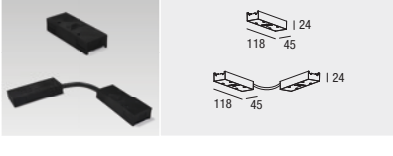

MOVE IT 25 Track connect. 24V-13A | DALI

TYPE	CODE
linear	051-1070100
corner	051-1070200

LED CONVERTER NON DIM

LED CONVERTER 24V DC

TYPE	L/B/H (MM)	CODE
75W 100-240V AC	180/60/30	002-61575
100W 110-264V AC	270/63/41	002-60102
150W 110-264V AC	270/63/41	002-60152
185W 90-264V AC	228/68/39	002-60185
240W 90-264V AC	244/68/39	002-60240
320W 90-305V AC	252/90/44	002-60241

ENEC approved
ENEC approved

D

Profilsystem mit 25mm Fugenbreite für flexible Aufnahme der Light Insets
Befestigung der Light Insets mit Magnethalterung für absolut flexible Anordnung
Light Insets wahlweise mit Spot-Charakteristik, mit opaler Abstrahlung oder als Wallwasher erhältlich
Einsatz von Pendelleuchten Tula und Cord möglich
Profil geeignet für randlosen Einbau in Gipskartondecken von 10-25mm
Energieeffiziente LEDs mit hoher Farbwiedergabe
Lieferbar in Lichtfarben 2700K und 3000K
Insets dimmbar mit DALI Signal

E

Profile system with 25mm gap for flexible insertion of light insets
Mounting of light insets via magnet for absolute positioning flexibility
Light insets optionally available either with spot-characteristic, with opal radiation or as wallwasher
Use of suspended luminaires Tula and Cord possible
Profile suited for trimless installation in plasterboard ceilings 10-25mm
Energy efficient LEDs with high CRI
Available in 2700K and 3000K
Insets dimmable via DALI signal

F

Système de profilé av. joint 25mm de larg. pr récept. flexible de Light Insets
Fixation des Light Insets av. support aimanté pr une disposit. totalement flexible
Light Insets disponibles en option avec caractéristique spot, avec rayonnement opale ou comme Wallwasher
Utilisation possible de luminaires pendules Tula et Cord
Profil adapté pr installation ss rebord ds plafonds en placoplatre de 10-25mm
LEDs à grande efficacité énergétique avec rendu élevé des couleurs
Disponible dans les températures de couleur 2700K et 3000K
Insets dimmables avec signal DALI

WIRE CROSS-SECTIONAL AREA

MAX. SYSTEM POWER / MAX. SYSTEM LENGTH	DISTANCE POWER SUPPLY TO TRACK / CABLE THICKNESS (mm²)						
	5m	10m	15m	20m	25m	30m	
	50W / 80m	1,5	1,5	1,5	2,5	2,5	2,5
60W / 60m	1,5	1,5	1,5	2,5	2,5		
70W / 55m	1,5	1,5	2,5	2,5			
80W / 60m	1,5	1,5	2,5				
95W / 40m	1,5	1,5	2,5				
105W / 30m	1,5	2,5	2,5				
120W / 40m	1,5	2,5					
130W / 30m	1,5	2,5					
140W / 25m	1,5	2,5					
155W / 20m	1,5	2,5					
165W / 25m	1,5						
240W / 20m	2,5						
320W / 10m	2,5						

Use a transformer with 25% overcapacity compared to the total system power installed.