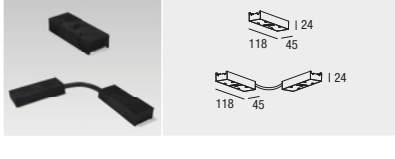

MOVE IT 45 Track connect. 24V-13A | DALI

TYPE	CODE
linear	051-1070100
corner	051-1070200