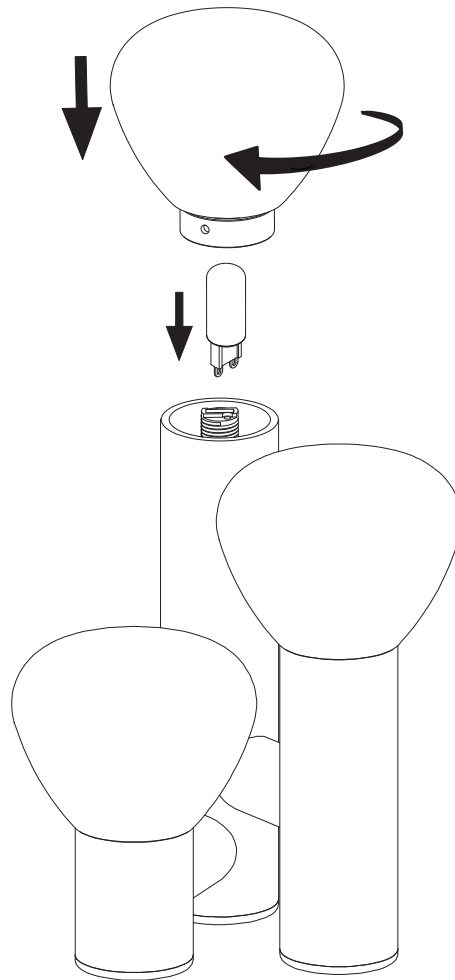

PARC 06

- Please read entire manual before beginning to install
- Use appropriate screws where necessary
- Use appropriate anchors.
- Wear enclosed gloves when handling lamp
- Handle materials with care. Please consult lamp maintenance sheet on our web site

Wear enclosed gloves when handling luminaire, particularly the globe.

To clean the globe, ensure the luminaire is disconnected from supply, then use 90% alcohol to clean it.