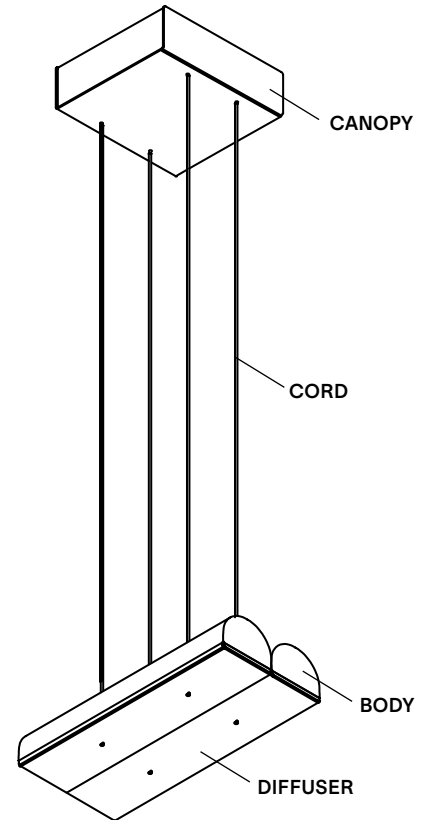

FINISH

BK
Textured
black

WH
Textured
white

AL
Polished
aluminum

BG
Textured
beige

TC
Textured
terracotta

CORD

BK
Black

WH
White

NOTES

- Must be installed by an electrician
- LED may only be changed by Lambert & Fils or other authorized personnel
- Not protected against liquids (refer to IP20)
- Offset option available upon request
- Additional charges for modifications or for special orders
- Please refer to maintenance sheet on our website for cleaning instructions

LAMP ANATOMY