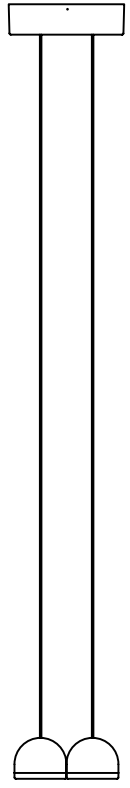

Hutchison 02

Hutchison is the thoughtful study of soft curves and hard lines—a rivalry of vertical and horizontal forces and a play of scale and repetition. Alone, it self-defines as a frank, decorative pendant light. In multiples, it evokes the iconic patterns of Middle Eastern archways and Roman terracotta roofs

TYPE	Suspension
CONSTRUCTION	Powder coated or polished aluminum body PMMA frosted diffuser Polyester cord
SPECIFICATIONS	Source: LED array, integrated Power consumption: 10.7W Lumen output: 3000K - 851lm 2700K - 774lm Colour rendering index: ≥90 CRI Colour consistency: 3 SDCM Expected lifetime: ≥50 000h
CONTROL	120/277V on/off, 0-10V, or phase dimming (120V only) 220-240V: On/Off, Phase Dimming
CORD LENGTH	108" / 275 cm
WEIGHT	3.4lbs / 1.6Kg
CERTIFICATIONS	     IP20
WARRANTY	2 years

5" / 13 cm

9.5" / 24 cm

variable height
108" / 275 cm provided

5.5" / 14 cm

1.75" / 45 cm

1.7" / 4 cm

4.5" / 12 cm

*dimensions are approximate and may vary slightly

LAMP ANATOMY

		Example	Fill with your selection
COLLECTION	HUT Hutchison	HUT	HUT
MODEL	02	02	02
BODY	BK Textured black WH Textured white AL Polished aluminum BG Textured beige TC Textured terracotta CC Custom colour*	BK	
CORD	BK Black WH White	BK	
CANOPY	BK Textured black WH Textured white BG Textured beige TC Textured terracotta CC Custom colour**	BK	
COLOUR TEMPERATURE (CCT)	WL Warm light (2700K) NL Neutral light (3000K) D27 Dim to warm (2700K-2200K) D30 Dim to warm (3000K-2200K) CCT Other CCT available upon request**	WL	
DIMMING	ZT 0-10V (120VAC only) PH Phase dimming	ZT	
FULL SKU		HUT02BKBKBKWLZT	
		NOTES	