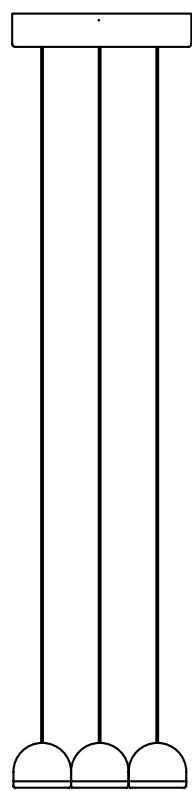

# Hutchison 03

Hutchison is the thoughtful study of soft curves and hard lines—a rivalry of vertical and horizontal forces and a play of scale and repetition. Alone, it self-defines as a frank, decorative pendant light. In multiples, it evokes the iconic patterns of Middle Eastern archways and Roman terracotta roofs

<b>TYPE</b>	Suspension
<b>CONSTRUCTION</b>	Powder coated or polished aluminum body PMMA frosted diffuser Polyester cord
<b>SPECIFICATIONS</b>	Source: LED array, integrated Power consumption: 15W Lumen output: 3000K - 1180lm 2700K - 1073lm  Colour rendering index: ≥90 CRI Colour consistency: 3 SDCM Expected lifetime: ≥50 000h
<b>CONTROL</b>	120/277V on/off, 0-10V, or phase dimming (120V only) 220-240V: On/Off, Phase Dimming
<b>CORD LENGTH</b>	108" / 275 cm
<b>WEIGHT</b>	5.1lbs / 2.4Kg
<b>CERTIFICATIONS</b>	     IP20
<b>WARRANTY</b>	2 years

5" / 13 cm

9.5" / 24 cm

variable height  
108" / 275 cm provided

7.75" / 20 cm

1.75" / 45 cm

1.7" / 4 cm

6.8" / 18 cm

\*dimensions are approximate and may vary slightly

## CORD

**BK**  
Black

**WH**  
White